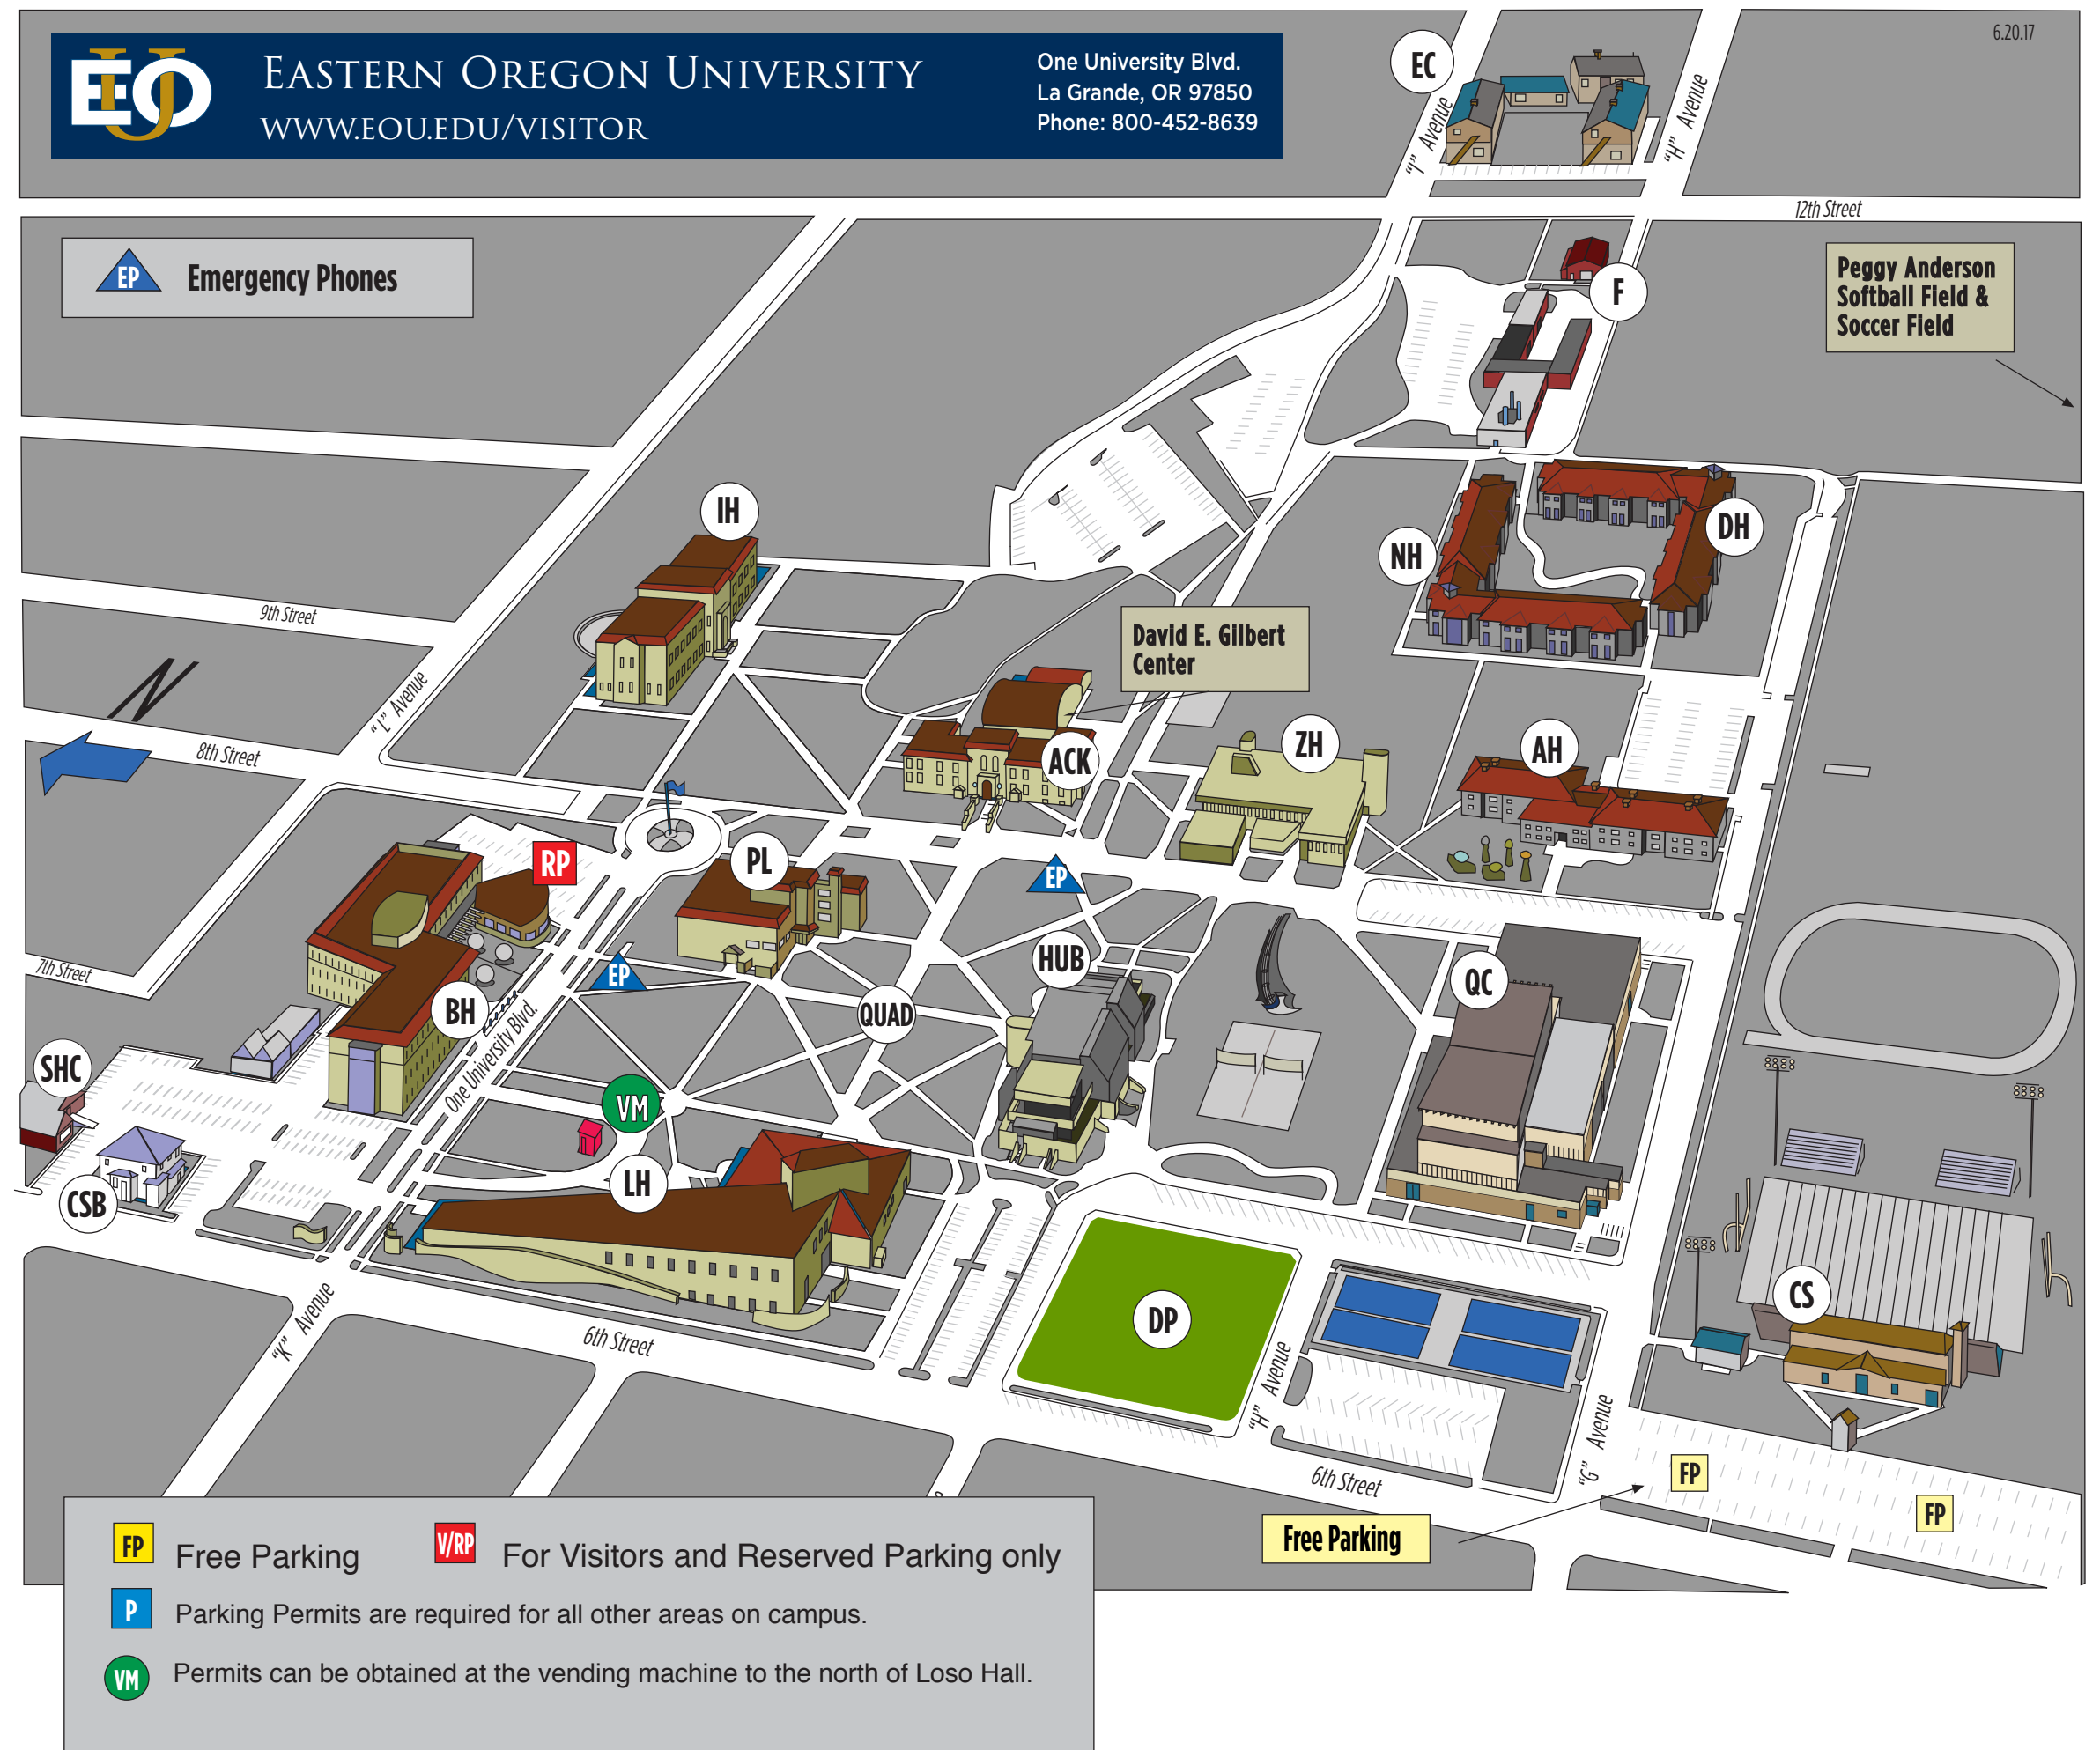

EASTERN OREGON UNIVERSITY
 WWW.EOU.EDU/VISITOR

One University Blvd.
 La Grande, OR 97850
 Phone: 800-452-8639

- ACK** Ackerman Hall
College of Arts, Humanities and Social Science, Headstart, David E. Gilbert Center, Information Technology
- AH** Alikut Hall
Residence Hall, Student Study Area
- BH** Badgley Hall
Science, Chemistry-Biochemistry, Computer Science, Mathematics, OSU, OHSU
- CSB** Community School Building
Creative Arts Programs, Music, Performance
- CS** Community Stadium
Stadium, Athletic Fields, Track
- DH** Daugherty Hall
Residence Hall, Student Study Area
- DP** Dorion Park
- EC** Eocene Court
Student Housing
- F** Facilities, Shipping/Receiving
Physical Plant, Maintenance Crews, Groundskeeping, Heating
- HUB** Hoke Union Building
Center for Student Involvement, Food Service, Conference Facilities, Outdoor Program, Bookstore, KEOL
- IH** Inlow Hall
Administration, Admissions, Career Services, Financial Aid, Registration, Student Accounts, University Advancement, Regional Outreach and Innovation
- LH** Loso Hall
Art, Music, Theater, Writing, McKenzie Theatre, Schwarz Theatre, Learning Center, College of Science, Technology, Mathematics and Health Sciences
- NH** North Hall
Residence Hall, Student Study Area
- PL** Pierce Library
University Library, Maps, Children's Area, Coffee Bar, Study Areas
- QC** Quinn Coliseum
Athletics Programs, Courts, Fitness Center, Lockers
- SHC** Student Health/Counseling
Student Clinic, Health, Counseling
- ZH** Zabel Hall
College of Business, College of Education, Eastern Promise, ROTC, Testing Center

EP Emergency Phones

Peggy Anderson Softball Field & Soccer Field

David E. Gilbert Center

FP Free Parking **V/RP** For Visitors and Reserved Parking only

P Parking Permits are required for all other areas on campus.

VM Permits can be obtained at the vending machine to the north of Loso Hall.

Free Parking