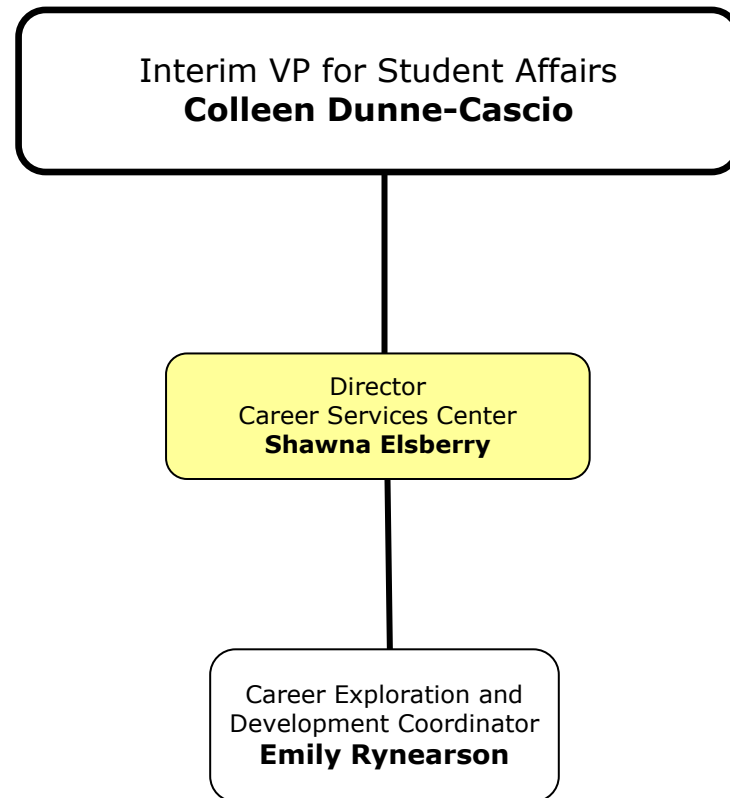

Eastern Oregon University Division of Student Affairs

Eastern Oregon University Career Services Center

Eastern Oregon University

Moon Shot for Equity

Eastern Oregon University Center for Student Involvement

Eastern Oregon University Learning Center

Eastern Oregon University Residence Life

Eastern Oregon University Student Health Center/Counseling Center

*SHC Director is direct report to OHSU and Liaison to VPSA & Counseling Center staff

Eastern Oregon University Title IX Program

(partially funded through grant awarded by Oregon's DOJ Victims of Crime Act [VOCA])

*PCA is an employee of Shelter from the Storm assigned to the EOU campus