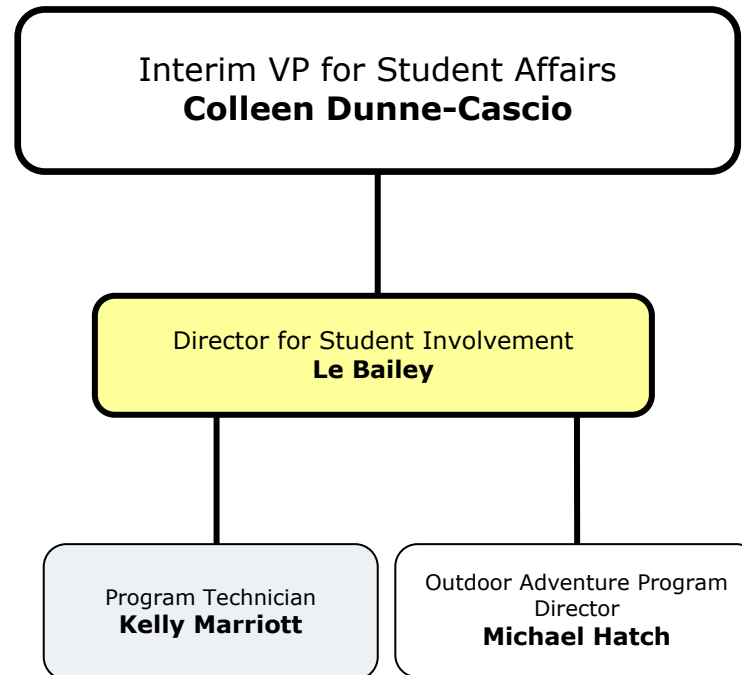

Eastern Oregon University Division of Student Affairs

Eastern Oregon University Career Services Center

Eastern Oregon University

Moon Shot for Equity

Eastern Oregon University Center for Student Involvement

Eastern Oregon University Learning Center

Eastern Oregon University Residence Life

Eastern Oregon University Student Health Center/Counseling Center

*SHC Director is direct report to OHSU and Liaison to VPSA & Counseling Center staff

Eastern Oregon University Title IX Program

(partially funded through grant awarded by Oregon's DOJ Victims of Crime Act [VOCA])

*PCA is an employee of Shelter from the Storm assigned to the EOU campus