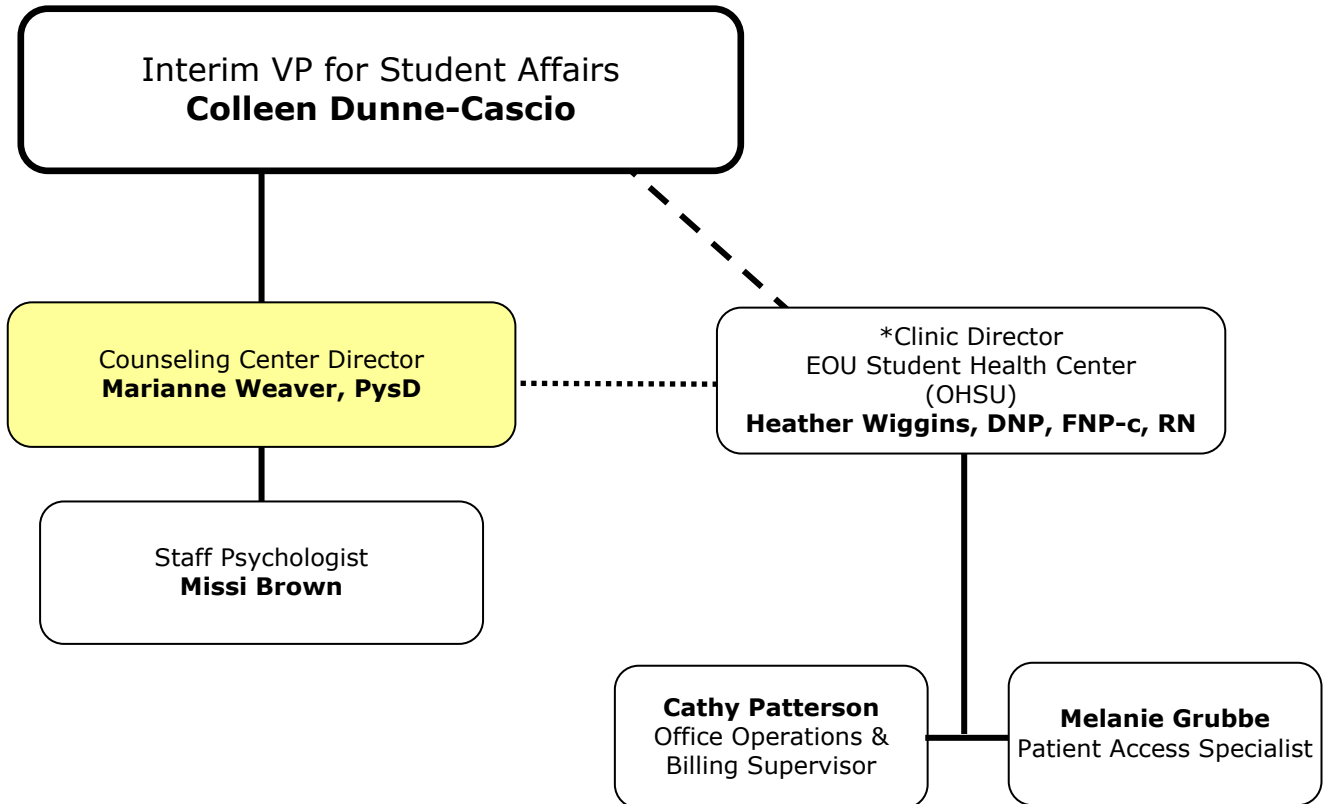

Eastern Oregon University Division of Student Affairs

Eastern Oregon University Career Services Center

Eastern Oregon University

Moon Shot for Equity

Eastern Oregon University Center for Student Involvement

Eastern Oregon University Learning Center

Eastern Oregon University Residence Life

Eastern Oregon University Student Health Center/Counseling Center

*SHC Director is direct report to OHSU and Liaison to VPSA & Counseling Center staff

Eastern Oregon University Title IX Program

(partially funded through grant awarded by Oregon's DOJ Victims of Crime Act [VOCA])

*PCA is an employee of Shelter from the Storm assigned to the EOU campus