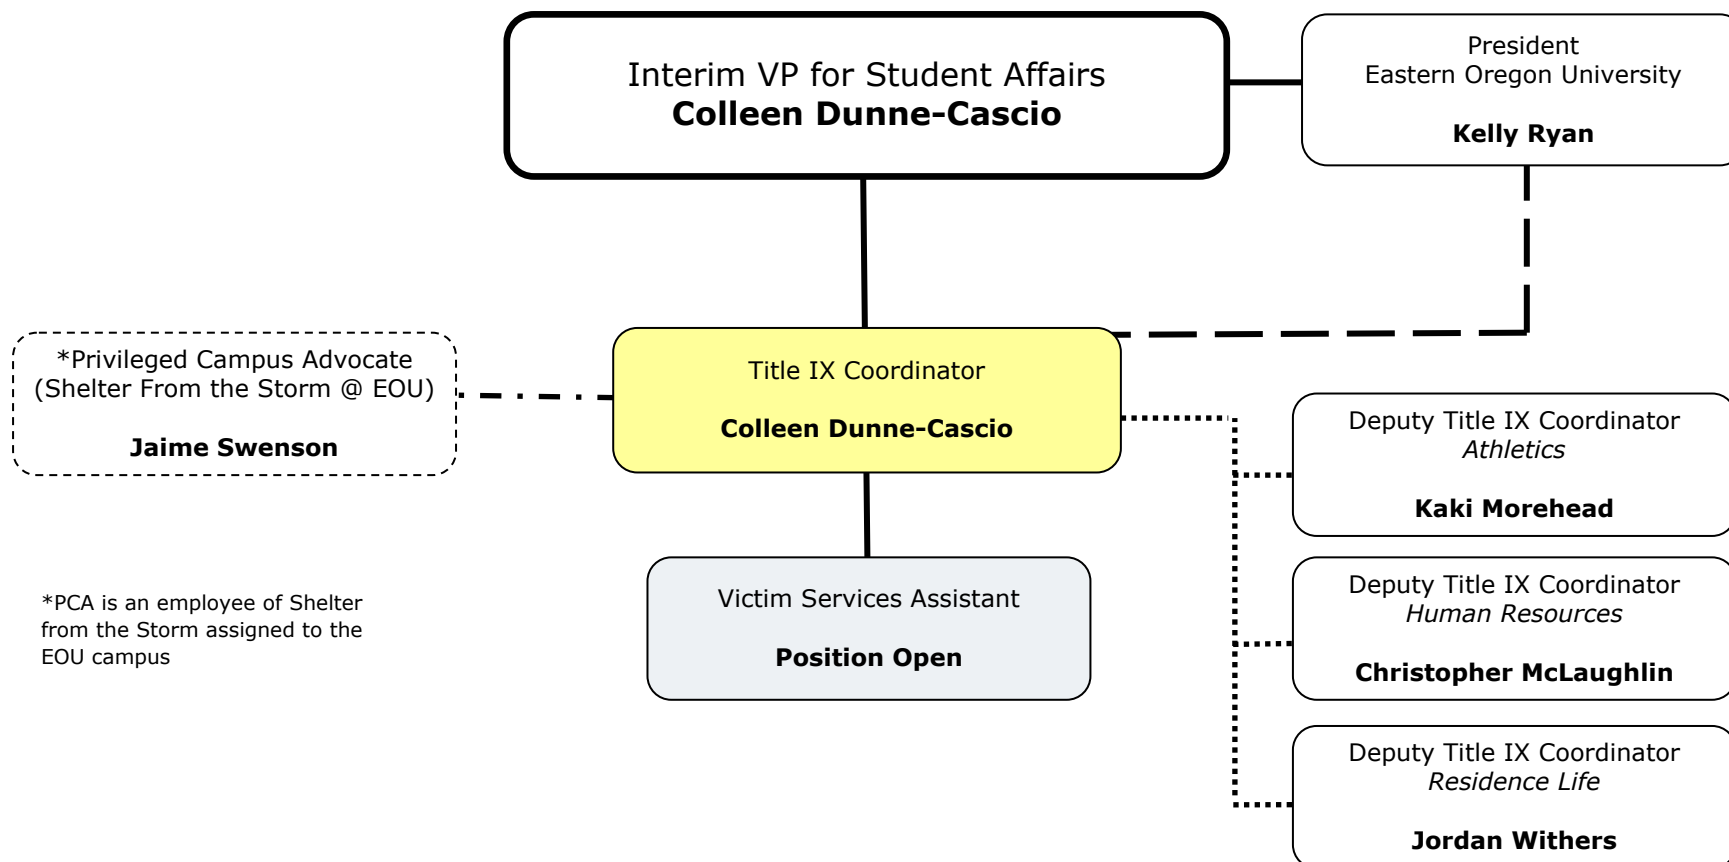

Eastern Oregon University Division of Student Affairs

Eastern Oregon University Career Services Center

Eastern Oregon University

Moon Shot for Equity

Eastern Oregon University Center for Student Involvement

Eastern Oregon University Learning Center

Eastern Oregon University Residence Life

Eastern Oregon University Student Health Center/Counseling Center

*SHC Director is direct report to OHSU and Liaison to VPSA & Counseling Center staff

Eastern Oregon University Title IX Program

(partially funded through grant awarded by Oregon's DOJ Victims of Crime Act [VOCA])

*PCA is an employee of Shelter from the Storm assigned to the EOU campus