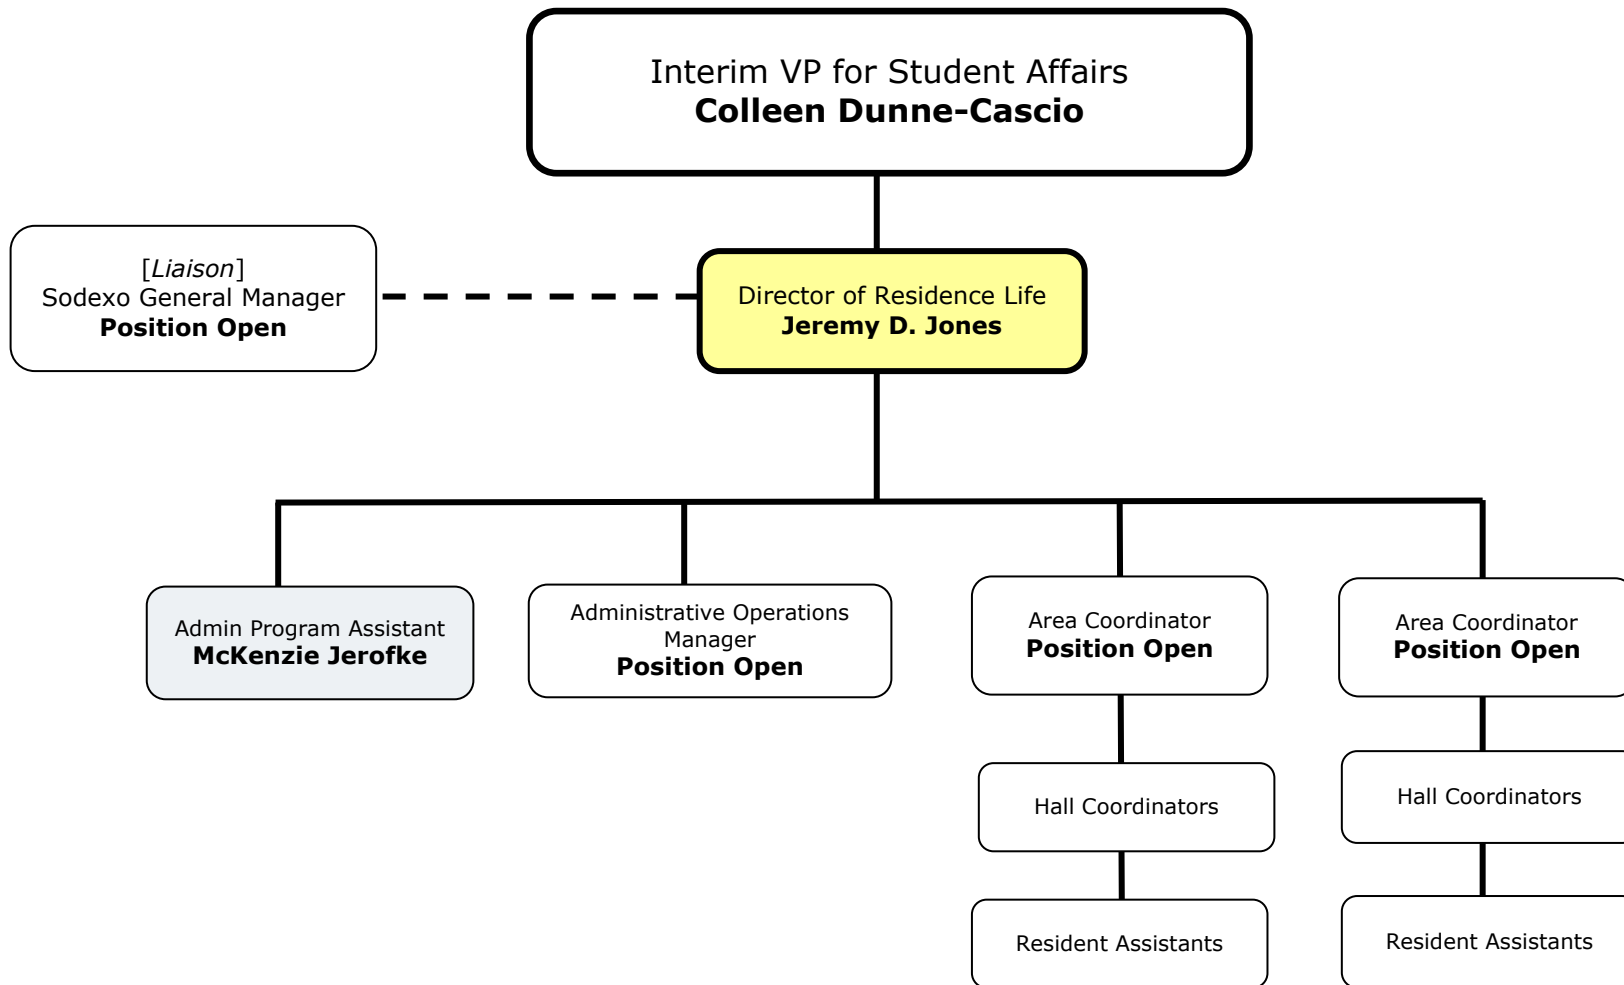

Eastern Oregon University Division of Student Affairs

Eastern Oregon University Career Services Center

Eastern Oregon University

Moon Shot for Equity

Eastern Oregon University Center for Student Involvement

Eastern Oregon University Learning Center

Eastern Oregon University Residence Life

Eastern Oregon University Student Health Center/Counseling Center

*SHC Director is direct report to OHSU and Liaison to VPSA & Counseling Center staff

Eastern Oregon University Title IX Program

(partially funded through grant awarded by Oregon's DOJ Victims of Crime Act [VOCA])

*PCA is an employee of Shelter from the Storm assigned to the EOU campus