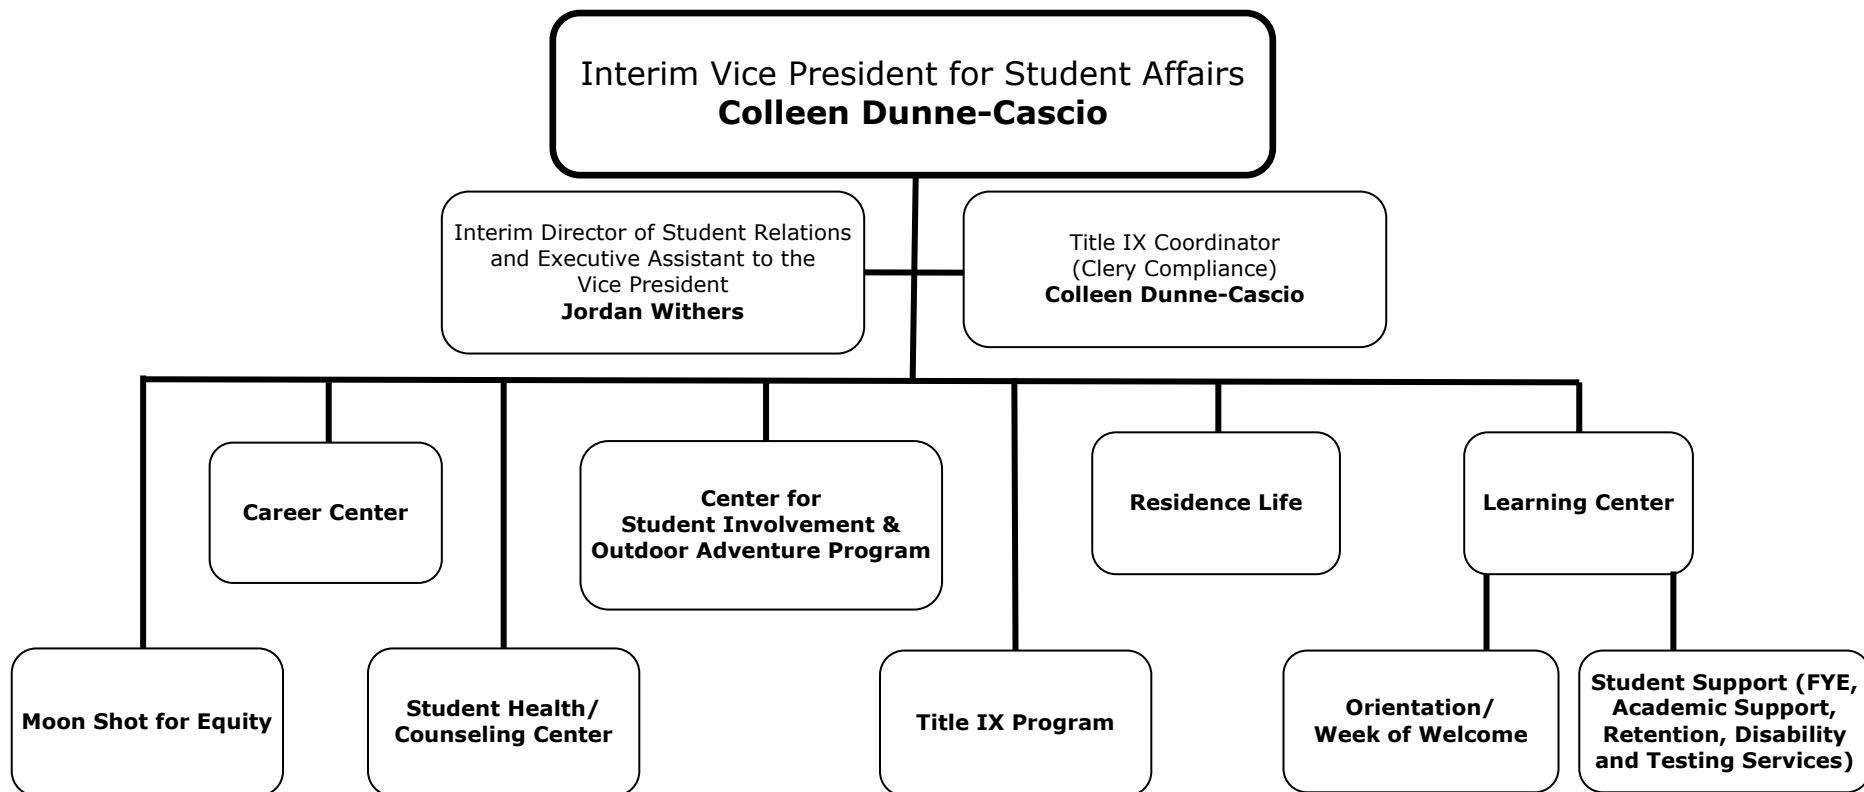

Eastern Oregon University Division of Student Affairs

Eastern Oregon University Career Services Center

Eastern Oregon University

Moon Shot for Equity

Eastern Oregon University Center for Student Involvement

Eastern Oregon University Learning Center

Eastern Oregon University Residence Life

Eastern Oregon University Student Health Center/Counseling Center

*SHC Director is direct report to OHSU and Liaison to VPSA & Counseling Center staff

Eastern Oregon University Title IX Program

(partially funded through grant awarded by Oregon's DOJ Victims of Crime Act [VOCA])

*PCA is an employee of Shelter from the Storm assigned to the EOU campus