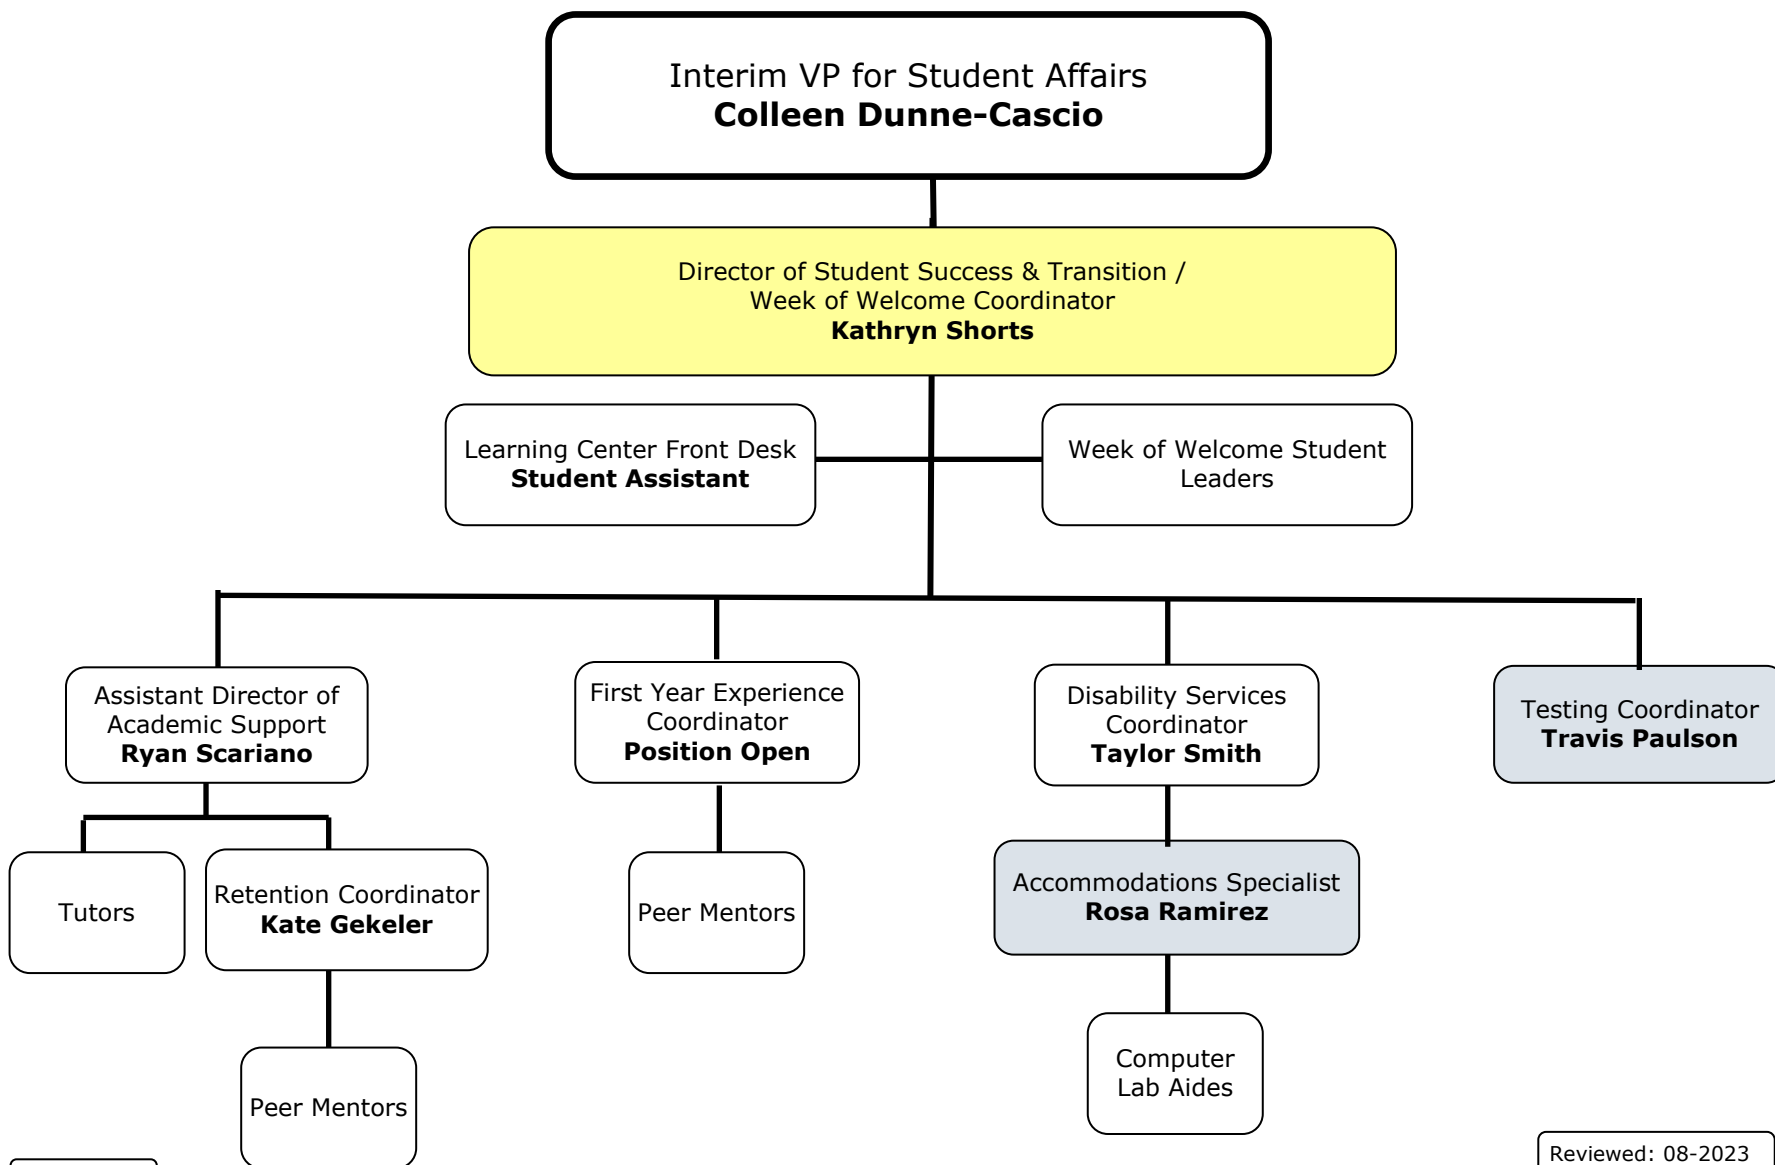

Eastern Oregon University Division of Student Affairs

Eastern Oregon University Career Services Center

Eastern Oregon University

Moon Shot for Equity

Eastern Oregon University Center for Student Involvement

Eastern Oregon University Learning Center

Eastern Oregon University Residence Life

Eastern Oregon University Student Health Center/Counseling Center

*SHC Director is direct report to OHSU and Liaison to VPSA & Counseling Center staff

Eastern Oregon University Title IX Program

(partially funded through grant awarded by Oregon's DOJ Victims of Crime Act [VOCA])

*PCA is an employee of Shelter from the Storm assigned to the EOU campus