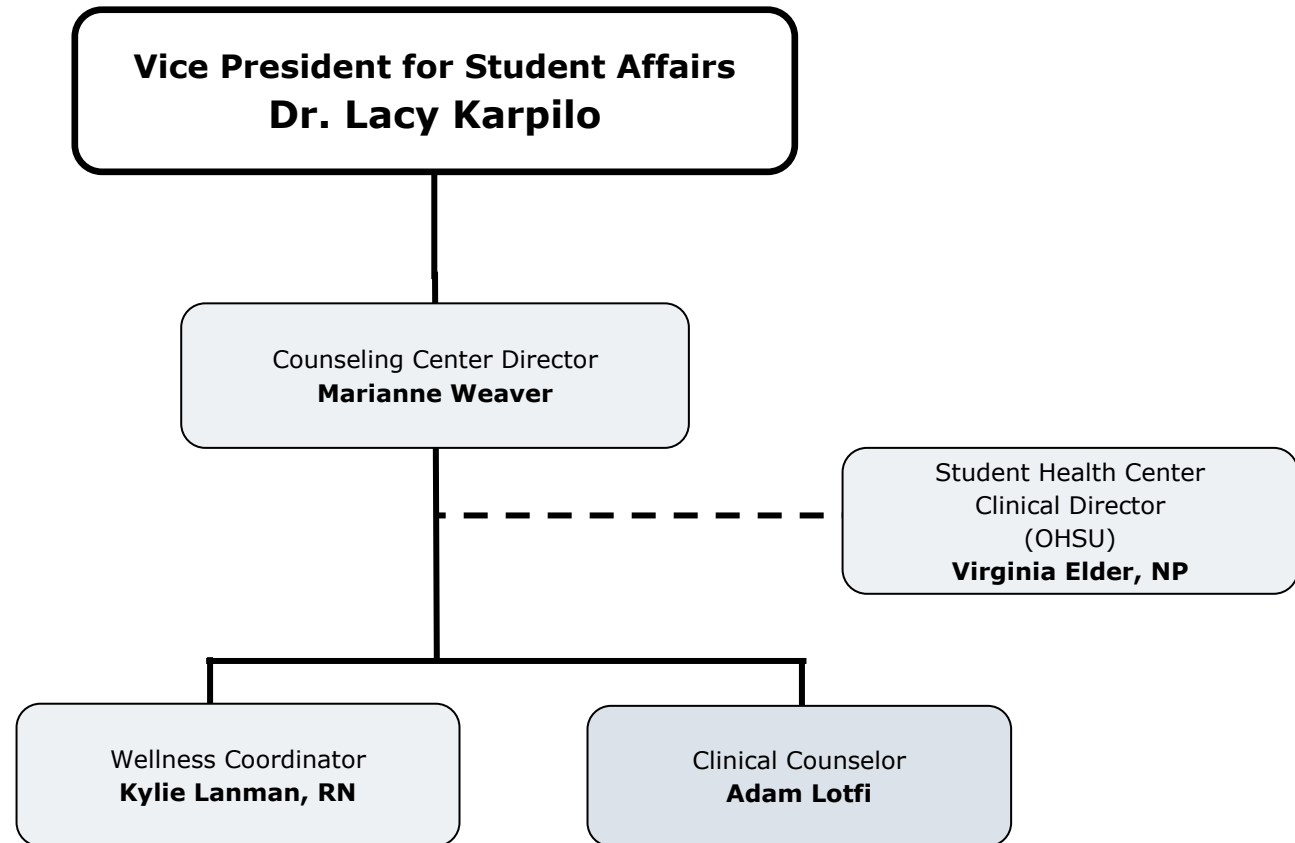

Eastern Oregon University Division of Student Affairs

Eastern Oregon University Student Relations / Career Center

Eastern Oregon University Center for Student Involvement

Eastern Oregon University Housing

Eastern Oregon University Multicultural Center & International Programs

Eastern Oregon University Admissions

Eastern Oregon University Learning Center

Eastern Oregon University Student Health Center/Counseling Center

Eastern Oregon University
TRiO Student Support Services
(Grant funded program, U.S. Dept of Ed)