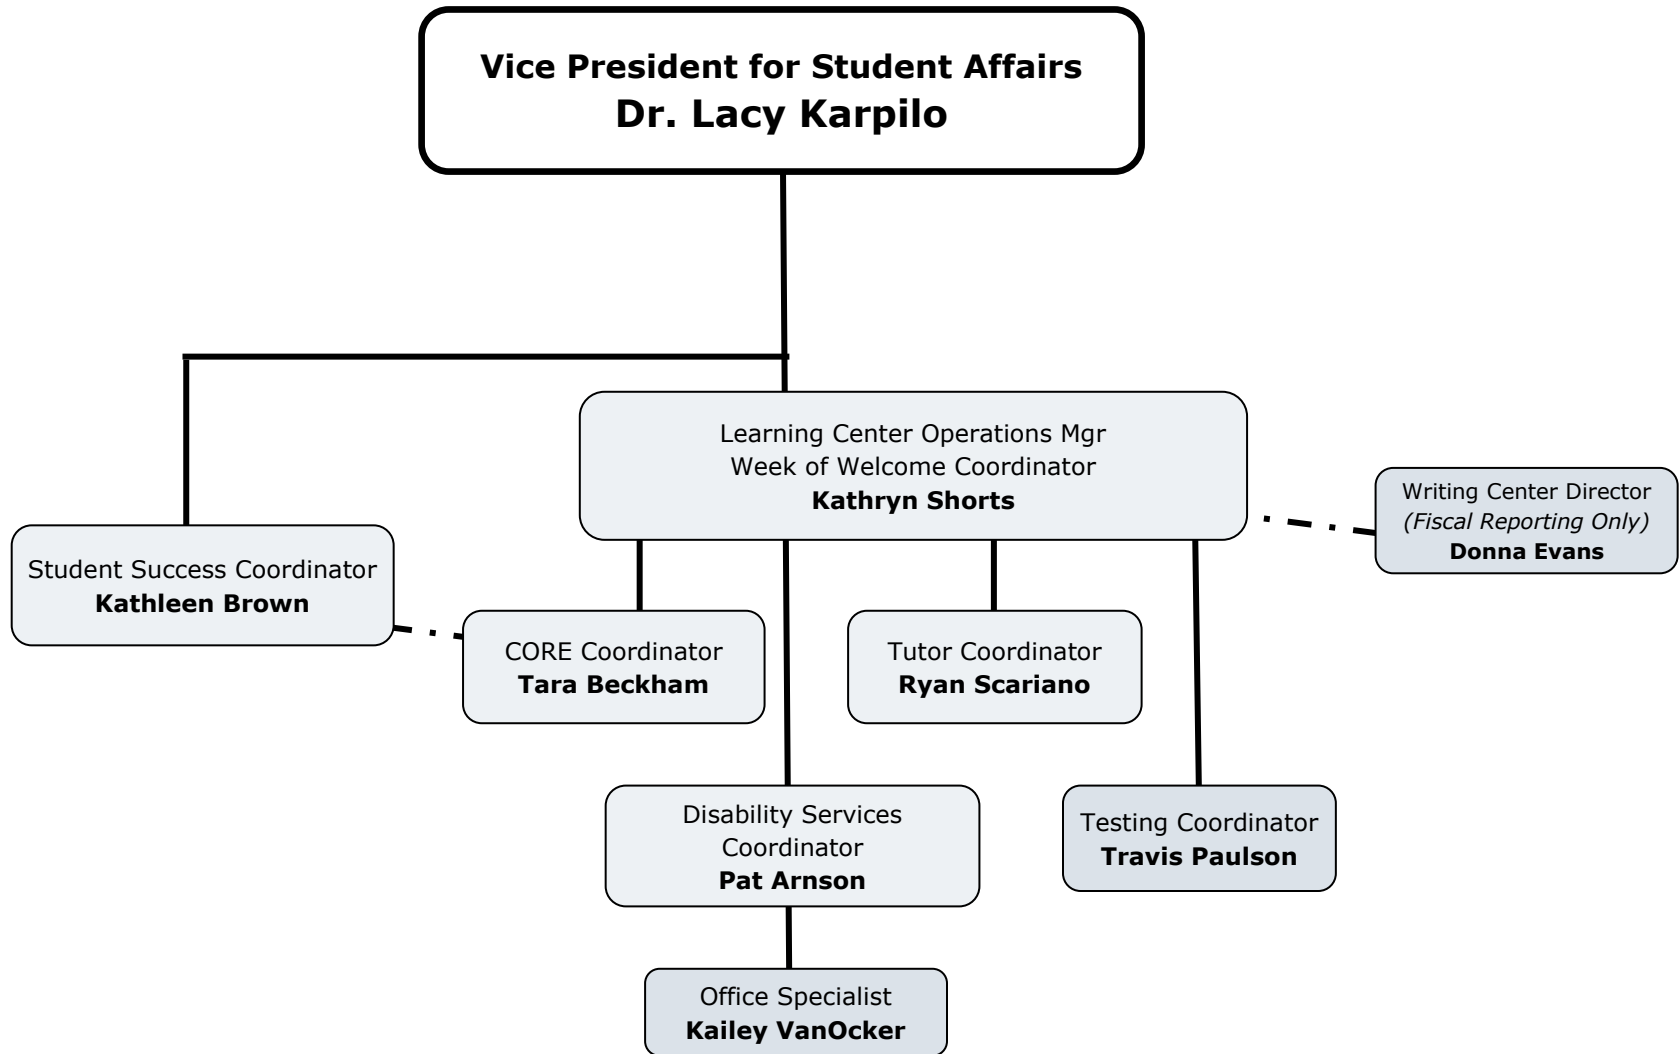

Eastern Oregon University Division of Student Affairs

Eastern Oregon University Student Relations / Career Center

Eastern Oregon University Center for Student Involvement

Eastern Oregon University Housing

Eastern Oregon University Multicultural Center & International Programs

Eastern Oregon University Admissions

Eastern Oregon University Learning Center

Eastern Oregon University Student Health Center/Counseling Center

Eastern Oregon University
TRiO Student Support Services
(Grant funded program, U.S. Dept of Ed)