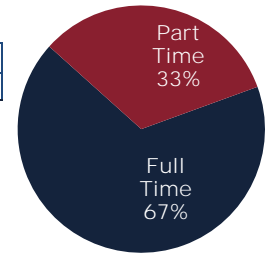

Popular undergraduate majors

	Students	% Population
Business Administration	51	16%
Physical Activity & Health	36	11%
Pre-Nursing	35	11%
General Studies-Exploratory	34	10%
Biology	25	8%
Psychology	21	6%
Education	18	6%
Computer Science	15	5%
Chemistry-Biochemistry	14	4%
Art	9	3%

Eastern Oregon University

Quick Facts - New Transfers

eou.edu

Fall 2017 4th Week

Enrollment

439

Gender

Residency

Enrollment Status

Full Time	295
Part Time	144

Campus association

	Students
On campus	174
Off campus	265

Selected populations

	% Population
Athlete	9%
Low Income	53%
First Generation	33%
Culturally / Ethnically Diverse	27%