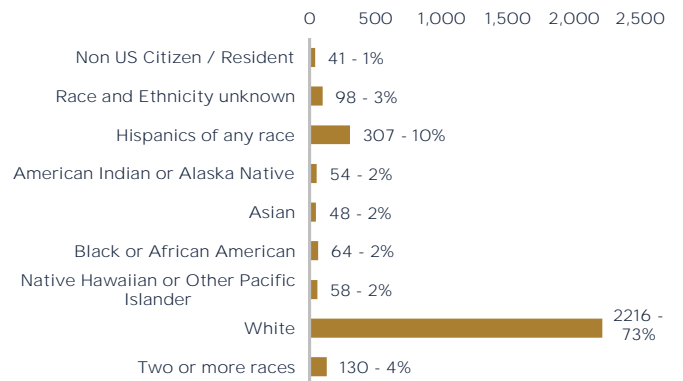

Enrollment status

Full Time	1,762
Part Time	1,254

Age distribution

Ethnicity

Popular undergraduate majors

Students	Count	% Population
Business Administration	600	20%
General Studies-Exploratory	328	11%
Physical Activity & Health	245	8%
Education	166	6%
Psychology	147	5%
Integrative Study-2 EOU Minors	143	5%
Fire Services Administration	116	4%
Biology	111	4%
Pre-Nursing	101	3%
Anthropology/Sociology	95	3%