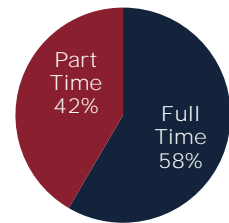

Popular undergraduate majors

	Students	% Population
Business Administration	107	24%
Physical Activity & Health	45	10%
Education	31	7%
Psychology	27	6%
Early Childhood Education	21	5%
Anthropology/Sociology	20	5%
Fire Services Administration	20	5%
Communication Studies	16	4%
Integrative Study-2 EOU Minors	16	4%
English/Writing	14	3%

Student Population

Campus association

Students	Count
High School	88
On Campus - UG	1443
On Campus - GR	67
Off Campus - UG	1206
Off Campus - GR	212

Selected populations

% Population	Percentage
Athlete	10%
Low Income	39%
First Generation	37%
Culturally / Ethnically Diverse	23%

Enrollment status

Full Time	1,762
Part Time	1,254

Age distribution

Ethnicity

Popular undergraduate majors

Students	Count	% Population
Business Administration	600	20%
General Studies-Exploratory	328	11%
Physical Activity & Health	245	8%
Education	166	6%
Psychology	147	5%
Integrative Study-2 EOU Minors	143	5%
Fire Services Administration	116	4%
Biology	111	4%
Pre-Nursing	101	3%
Anthropology/Sociology	95	3%