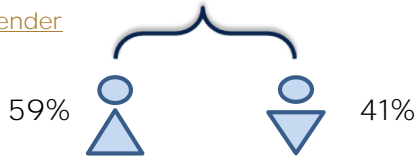

Eastern Oregon University

Quick Facts - New Freshmen

eou.edu

Fall 2017 4th Week

Enrollment

327

Gender

Residency

Enrollment Status

Full Time	314
Part Time	13

Campus association

	Students
On campus	315
Off campus	12

Selected populations

	% Population
Athlete	19%
Low Income	43%
First Generation	29%
Culturally / Ethnically Diverse	28%