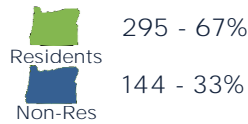

Eastern Oregon University

Quick Facts - New Transfers

eou.edu

Fall 2017 4th Week

Enrollment

439

Gender

Residency