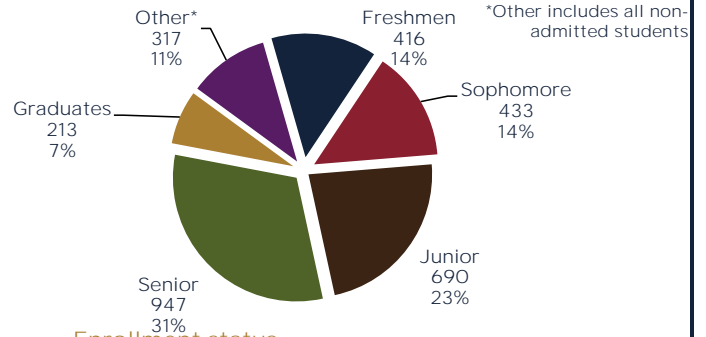

Residency

Student Population