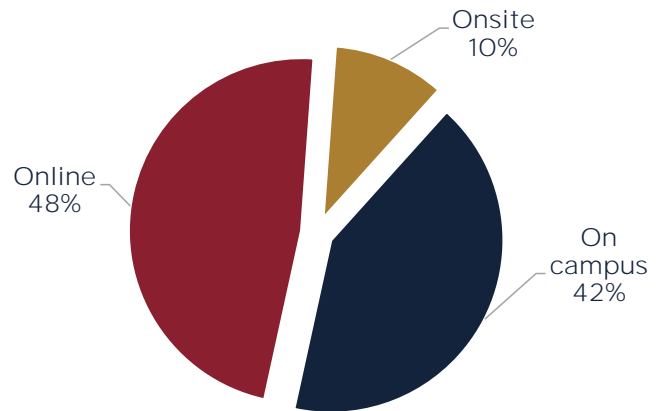

Eastern Oregon University

Quick Facts - New Transfers

eou.edu

Fall 2017 4th Week

Enrollment

439

Gender

Residency

Enrollment Status

Full Time	295
Part Time	144

Campus association

	Students
On campus	174
Off campus	265

Selected populations

	% Population
Athlete	9%
Low Income	53%
First Generation	33%
Culturally / Ethnically Diverse	27%

Credit Hour Distribution

Additional characteristics

Avg. Age	28
Avg. Transfer GPA	3.15

Last transfer institution

	Students	% Population
Blue Mountain Comm College	51	12%
Mount Hood Community College	39	9%
Treasure Valley Community Coll	30	7%
Portland Community College	22	5%
Central Oregon Comm College	21	5%
Chemeketa Community College	18	4%
Southwestern Oregon Community	16	4%
Umpqua Community College	13	3%
Military/Foreign/Non-accredited	8	2%
Columbia Basin Com Col	8	2%

Popular undergraduate majors

	Students	% Population
Business Administration	107	24%
Physical Activity & Health	45	10%
Education	31	7%
Psychology	27	6%
Early Childhood Education	21	5%
Anthropology/Sociology	20	5%
Fire Services Administration	20	5%
Communication Studies	16	4%
Integrative Study-2 EOU Minors	16	4%
English/Writing	14	3%