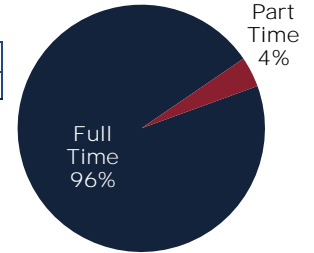

Eastern Oregon University

Quick Facts - New Freshmen

eou.edu

Fall 2017 4th Week

Enrollment

327

Gender

Residency

Enrollment Status

Full Time	314
Part Time	13

Campus association

	Students
On campus	315
Off campus	12

Selected populations

	% Population
Athlete	19%
Low Income	43%
First Generation	29%
Culturally / Ethnically Diverse	28%