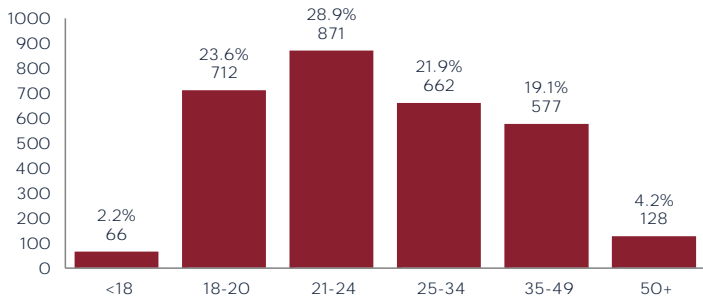

Popular undergraduate majors

	Students	% Population
Business Administration	107	24%
Physical Activity & Health	45	10%
Education	31	7%
Psychology	27	6%
Early Childhood Education	21	5%
Anthropology/Sociology	20	5%
Fire Services Administration	20	5%
Communication Studies	16	4%
Integrative Study-2 EOU Minors	16	4%
English/Writing	14	3%

Eastern Oregon University

Quick Facts

EASTERN OREGON UNIVERSITY

Fall 2017 4th Week

Enrollment

3,016

Gender

Residency

Student Population

Campus association

Students	Count
High School	88
On Campus - UG	1443
On Campus - GR	67
Off Campus - UG	1206
Off Campus - GR	212

Selected populations

% Population	Percentage
Athlete	10%
Low Income	39%
First Generation	37%
Culturally / Ethnically Diverse	23%

Enrollment status

Full Time	1,762
Part Time	1,254

Age distribution

Ethnicity

Popular undergraduate majors

Students	Count	% Population
Business Administration	600	20%
General Studies-Exploratory	328	11%
Physical Activity & Health	245	8%
Education	166	6%
Psychology	147	5%
Integrative Study-2 EOU Minors	143	5%
Fire Services Administration	116	4%
Biology	111	4%
Pre-Nursing	101	3%
Anthropology/Sociology	95	3%