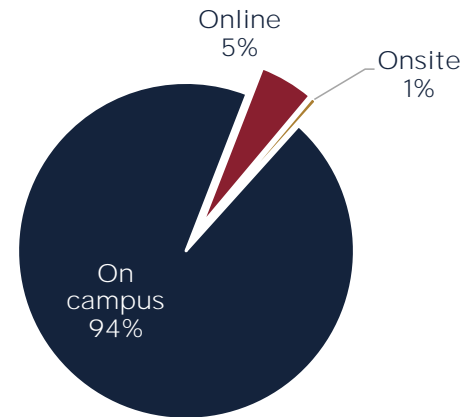

Eastern Oregon University

Quick Facts - New Freshmen

eou.edu

Fall 2017 4th Week

Enrollment

327

Gender

Residency

Enrollment Status

Full Time	314
Part Time	13

Campus association

	Students
On campus	315
Off campus	12

Selected populations

	% Population
Athlete	19%
Low Income	43%
First Generation	29%
Culturally / Ethnically Diverse	28%

Credit Hour Distribution

Additional characteristics

Avg. Age	19
Avg. HS GPA	3.36

High School at entry

	Students	% Population
La Grande High School-OR	26	8%
Hermiston Senior High School-OR	13	4%
GED	11	3%
Pendleton High School-OR	10	3%
Baker High School-OR	7	2%
Imbler High School-OR	7	2%
Union High School-OR	6	2%
Mcloughlin High School-OR	6	2%
Elgin High School-OR	5	2%
Kagman High School-MP	5	2%