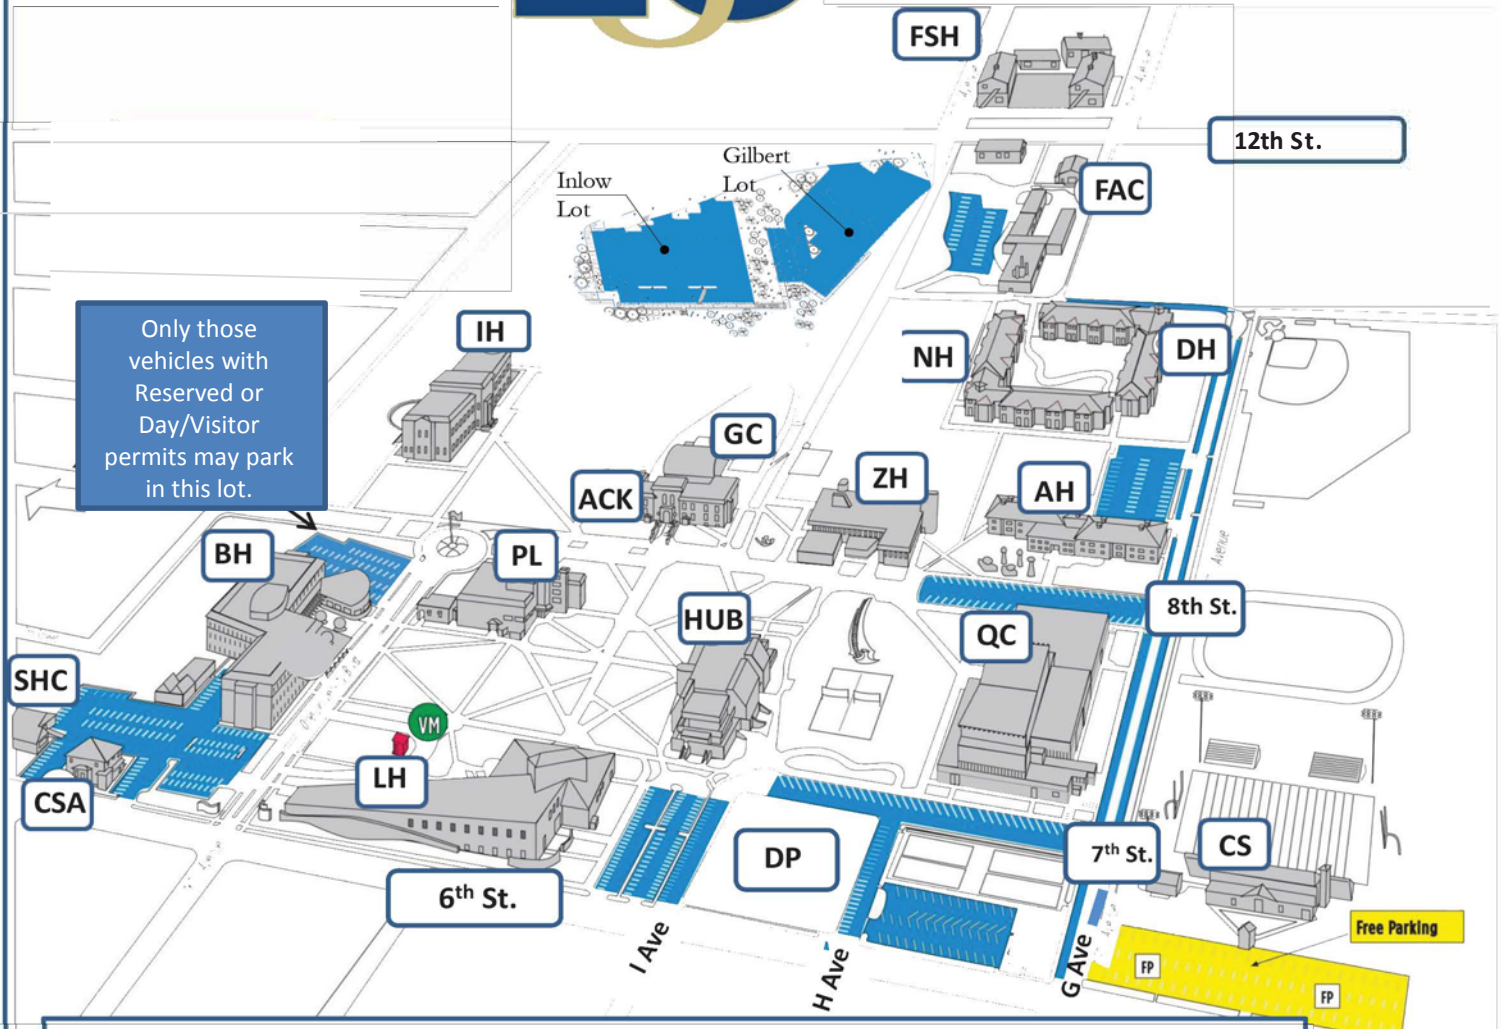

ACK-Ackerman Hall
College of Arts, Humanities & Social Sciences

AH-Alikut Hall

BH-Badgley Hall

CS-Community Stadium

CSA--Community School of the Arts

DH-Daugherty Hall

DP-Dorian Park

FAC-Facilities

Shipping and Receiving

FSH-Family Student Housing

GC-Gilbert Event Center

HUB-Hoke Union Building
Student Activities, Outdoor Programs, Bookstore

IH-Inlow Hall
Admissions, Registrar, Financial Aid

LH-Loso Hall
McKenzie Theatre, Nightingale Gallery, Schwarz Theater, College of Science, Technology, Mathematics and Health Sciences

NH-North Hall

PL-Pierce Library

QC-Quinn Coliseum
Athletics, gyms

SHC-Student Health and Counseling

ZH-Zabel Hall

College of Business and Education

Only those vehicles with Reserved or Day/Visitor permits may park in this lot.

Free parking is available in the stadium parking lot (the yellow area).
EOU parking permits are required on all campus streets and in all campus parking lots (the blue areas).
Visitor/Day permits are valid for all spaces except those signed 'Reserved'.
Day permits (\$2) are available from the vending machine (VM) in front of Loso Hall.