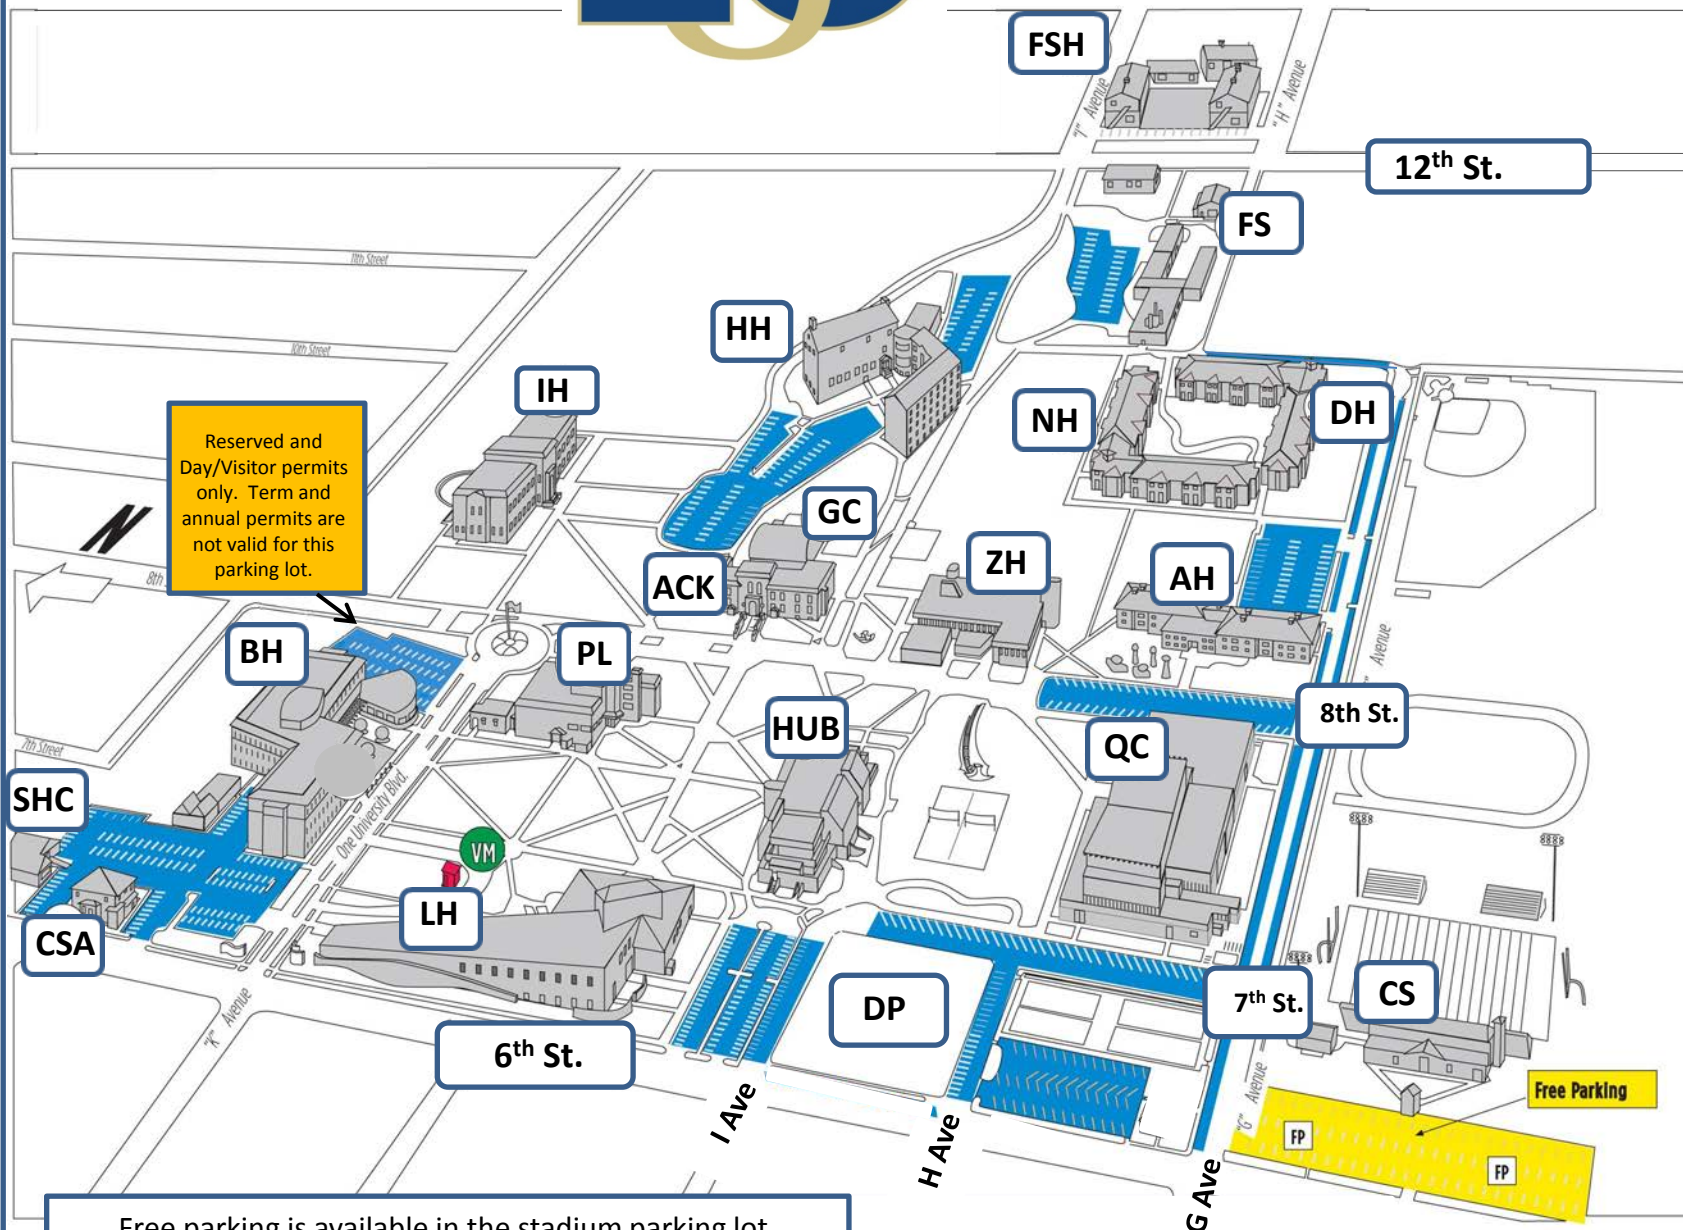

ACK—Ackerman Hall

AH—Alikut Hall
Residence Hall

BH—Badgley Hall

CS—Community Stadium

CSA—Community School of the Arts

DH—Daugherty Hall
Residence Hall

DP—Dorian Park

FS—Facilities Services

FSH—Family Student Housing

GC—Gilbert Event Center

HUB—Hoke Union Building

Student Activities, Food Service, Conference Facilities, Outdoor Programs, Bookstore

HH—Hunt Hall

IH—Inlow Hall
Admissions, Registration, Financial Aid

LH—Loso Hall

McKenzie Theatre, Nightingale Gallery, Schwarz Theater College of Arts and Science

NH—North Hall

Residence Hall

PL—Pierce Library

QC—Quinn Coliseum

Athletics, gyms

SHC—Student Health and Counseling

ZH—Zabel Hall

College of Business and Education

Reserved and Day/Visitor permits only. Term and annual permits are not valid for this parking lot.

Free parking is available in the stadium parking lot. EOU parking permits are required in on all campus streets and in all campus parking lots (areas in solid blue). Visitor permits are valid for all spaces except those marked 'Reserved'. Day permits (\$2) are available from the vending machine (VM) in front of Loso Hall.