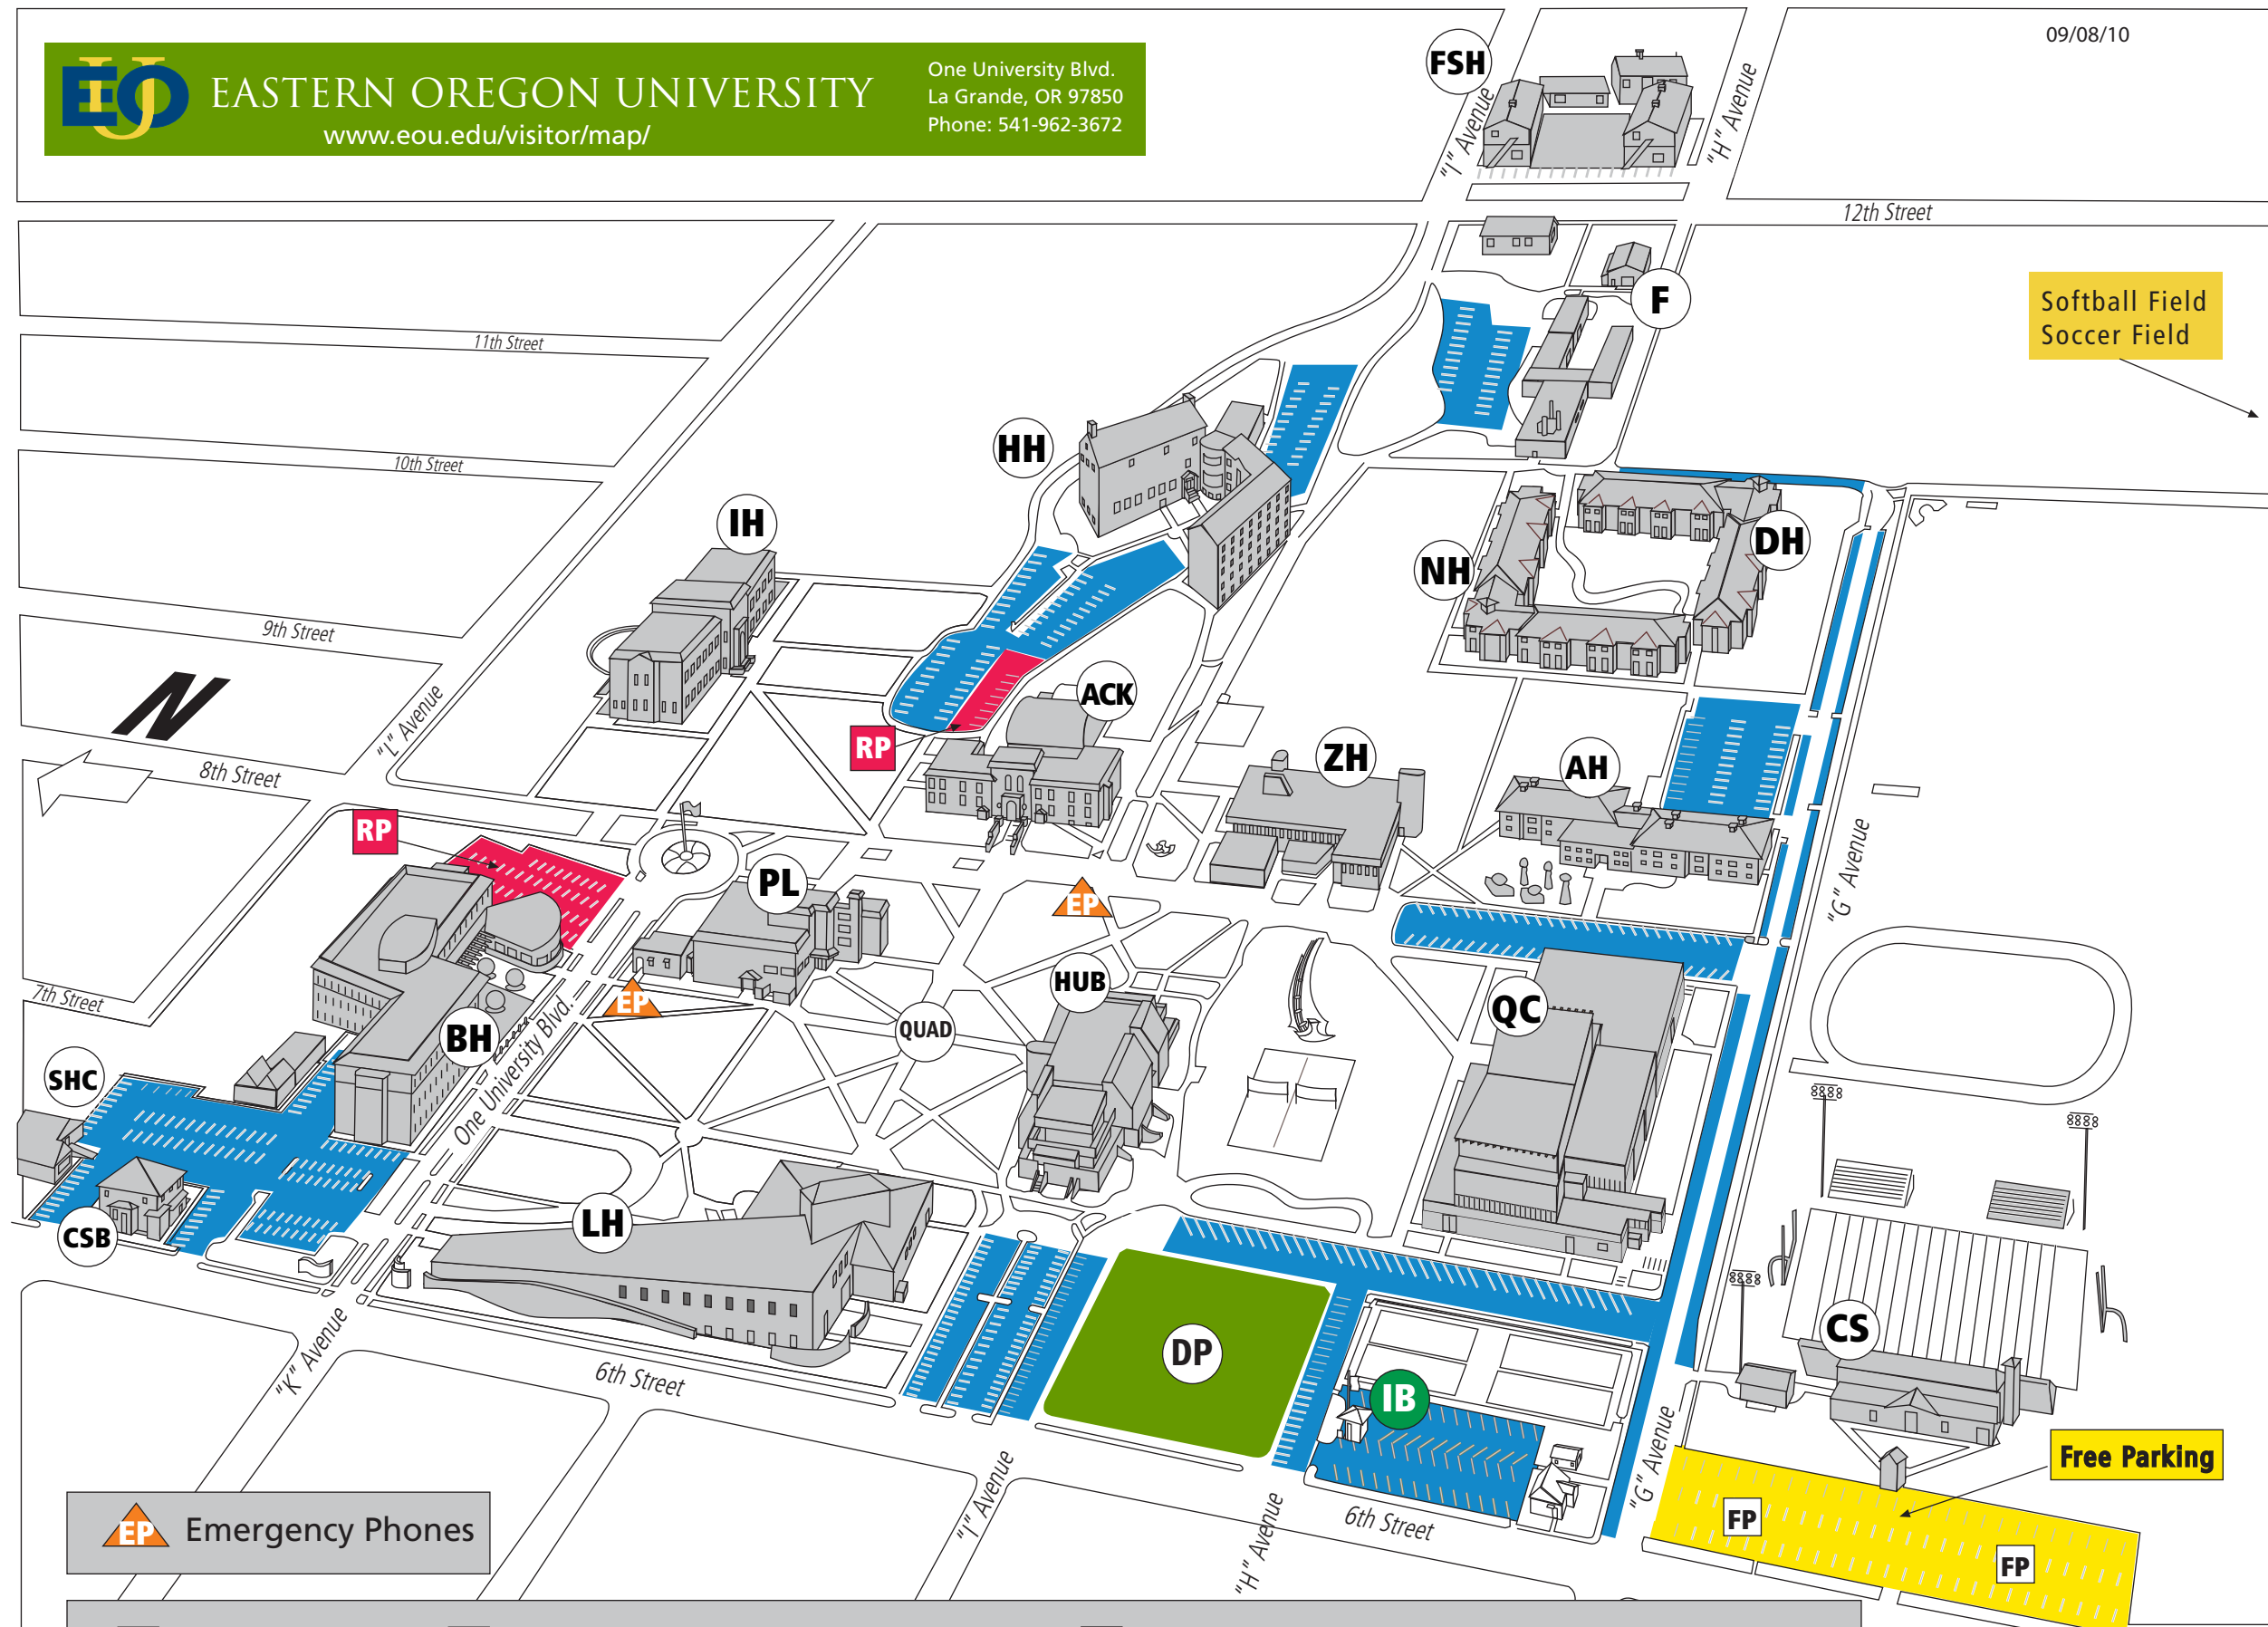

EASTERN OREGON UNIVERSITY
www.eou.edu/visitor/map/

One University Blvd.
La Grande, OR 97850
Phone: 541-962-3672

- ACK Ackerman Hall**
History, Modern Languages, Headstart
- AH Alikut Hall**
Residence Hall
- BH Badgley Hall**
Science, Chemistry, Physics, OSU, OHSU
- CS Community Stadium**
Stadium, Athletic fields
- CSB Community School Bldg**
Creative Arts Programs, Music, Performance
- DH Daugherty Hall**
Residence Hall
- DP Dorian Park**
Green Space
- F Facilities, Shipping / Receiving**
Physical Plant, Maintenance Crews, Groundskeeping, Heating
- FSH Family Student Housing**
Student Housing for Families
- HUB Hoke Union Building**
Student Involvement, Food Service, Conference Facilities, Outdoor Programs, Bookstore, Women's Center, ASEOU
- HH Hunt Hall**
Regional Health Services, Residence Hall
- IH Inlow Hall**
Administration, Admissions, Advancement, Advising, Career Services, Financial Aid, Registration, Student Accounts
- LH Loso Hall**
College of Arts & Sciences, McKenzie Theatre, Art, Music, Theatre, Learning Center
- NH North Hall**
Residence Hall
- PL Pierce Library**
University Library, Maps, Children's Area
- QUAD University QUAD**
Outdoor gathering area
- QC Quinn Coliseum**
Gym, Athletic Programs, Courts, Fitness Center
- SHC Student Health/Counseling**
Health Center, Counseling Center
- ZH Zabel Hall**
College of Education, College of Business

EP Emergency Phones

FP Free Parking **RP** Restricted Parking

P Parking Permits are required for all other areas on campus.

IB Permits can be obtained at the Information Booth located at 6th and "H" Avenue.

P Parking Permits are required on both sides of "G Avenue" from 6th Street to the Cemetery and on the East side of South Hall.

P Parking Permits are required on "H" Avenue between 6th and 7th Street.