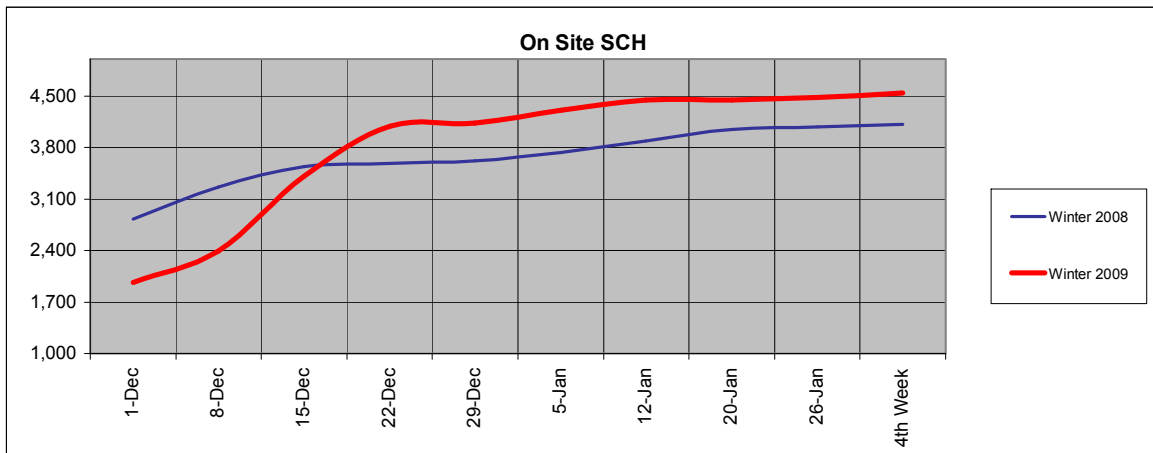

Eastern Oregon University
Student Credit Hours by Campus

Winter 2009, 4th Week
 January 30, 2009

On Campus

	1-Dec	8-Dec	15-Dec	22-Dec	29-Dec	5-Jan	12-Jan	20-Jan	26-Jan	4th Week
Winter 2008	15,232	16,174	16,677	16,773	16,907	17,378	17,882	17,767	17,673	17,629
Winter 2009	12,716	13,654	14,357	14,937	15,005	15,456	15,997	16,017	16,030	16,017
% Change 08-09	-16.5%	-15.6%	-13.9%	-10.9%	-11.2%	-11.1%	-10.5%	-9.8%	-9.3%	-9.1%

DDE

	1-Dec	8-Dec	15-Dec	22-Dec	29-Dec	5-Jan	12-Jan	20-Jan	26-Jan	4th Week
Winter 2008	8,142	9,084	10,129	10,611	10,906	11,592	11,594	11,497	11,422	11,355
Winter 2009	8,737	10,323	11,392	12,233	12,479	13,069	13,305	13,158	13,039	12,959
% Change 08-09	7.3%	13.6%	12.5%	15.3%	14.4%	12.7%	14.8%	14.4%	14.2%	14.1%