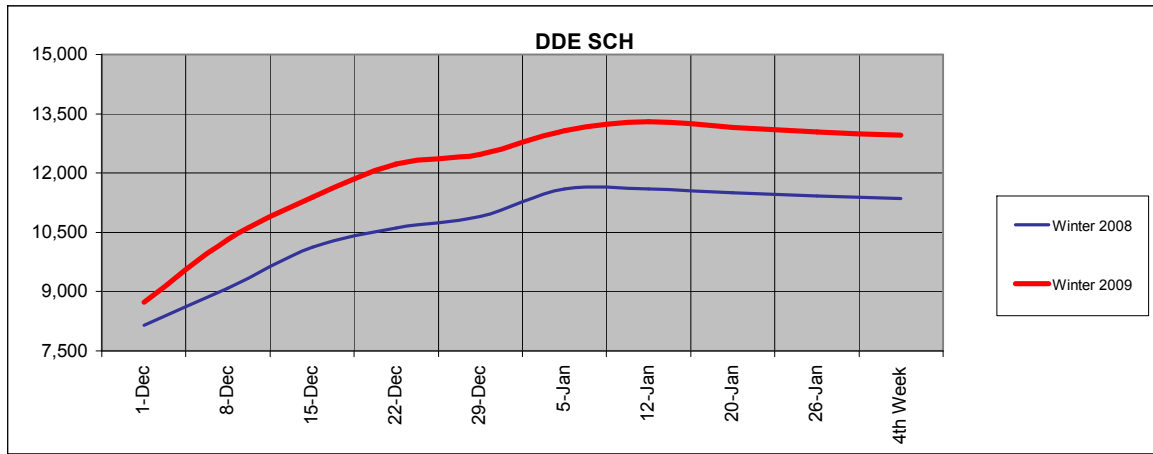

Eastern Oregon University
Student Credit Hours by Campus

Winter 2009, 4th Week
 January 30, 2009

On Campus

	1-Dec	8-Dec	15-Dec	22-Dec	29-Dec	5-Jan	12-Jan	20-Jan	26-Jan	4th Week
Winter 2008	15,232	16,174	16,677	16,773	16,907	17,378	17,882	17,767	17,673	17,629
Winter 2009	12,716	13,654	14,357	14,937	15,005	15,456	15,997	16,017	16,030	16,017
% Change 08-09	-16.5%	-15.6%	-13.9%	-10.9%	-11.2%	-11.1%	-10.5%	-9.8%	-9.3%	-9.1%

DDE

	1-Dec	8-Dec	15-Dec	22-Dec	29-Dec	5-Jan	12-Jan	20-Jan	26-Jan	4th Week
Winter 2008	8,142	9,084	10,129	10,611	10,906	11,592	11,594	11,497	11,422	11,355
Winter 2009	8,737	10,323	11,392	12,233	12,479	13,069	13,305	13,158	13,039	12,959
% Change 08-09	7.3%	13.6%	12.5%	15.3%	14.4%	12.7%	14.8%	14.4%	14.2%	14.1%