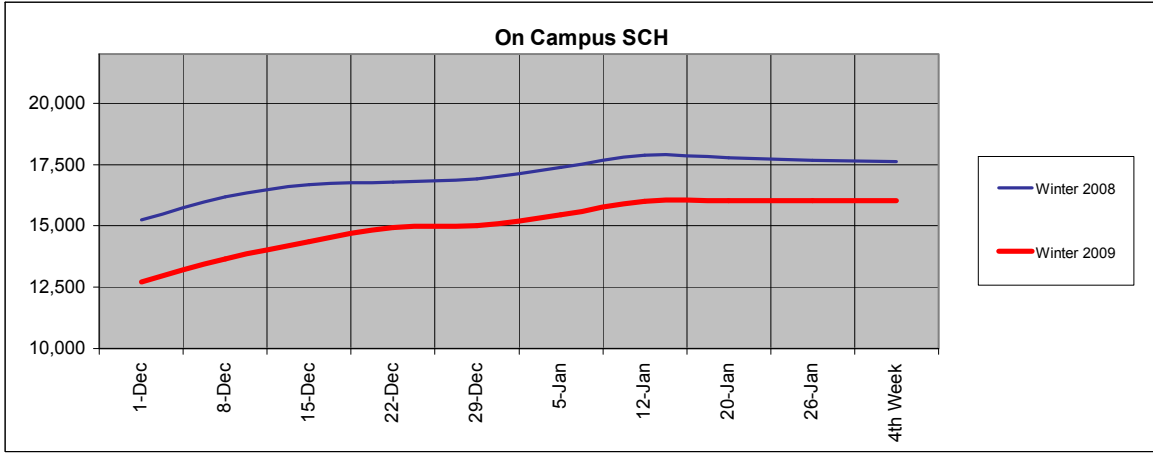

Eastern Oregon University
Student Credit Hours by Campus

Winter 2009, 4th Week
 January 30, 2009

On Campus

	1-Dec	8-Dec	15-Dec	22-Dec	29-Dec	5-Jan	12-Jan	20-Jan	26-Jan	4th Week
Winter 2008	15,232	16,174	16,677	16,773	16,907	17,378	17,882	17,767	17,673	17,629
Winter 2009	12,716	13,654	14,357	14,937	15,005	15,456	15,997	16,017	16,030	16,017
% Change 08-09	-16.5%	-15.6%	-13.9%	-10.9%	-11.2%	-11.1%	-10.5%	-9.8%	-9.3%	-9.1%

DDE

	1-Dec	8-Dec	15-Dec	22-Dec	29-Dec	5-Jan	12-Jan	20-Jan	26-Jan	4th Week
Winter 2008	8,142	9,084	10,129	10,611	10,906	11,592	11,594	11,497	11,422	11,355
Winter 2009	8,737	10,323	11,392	12,233	12,479	13,069	13,305	13,158	13,039	12,959
% Change 08-09	7.3%	13.6%	12.5%	15.3%	14.4%	12.7%	14.8%	14.4%	14.2%	14.1%