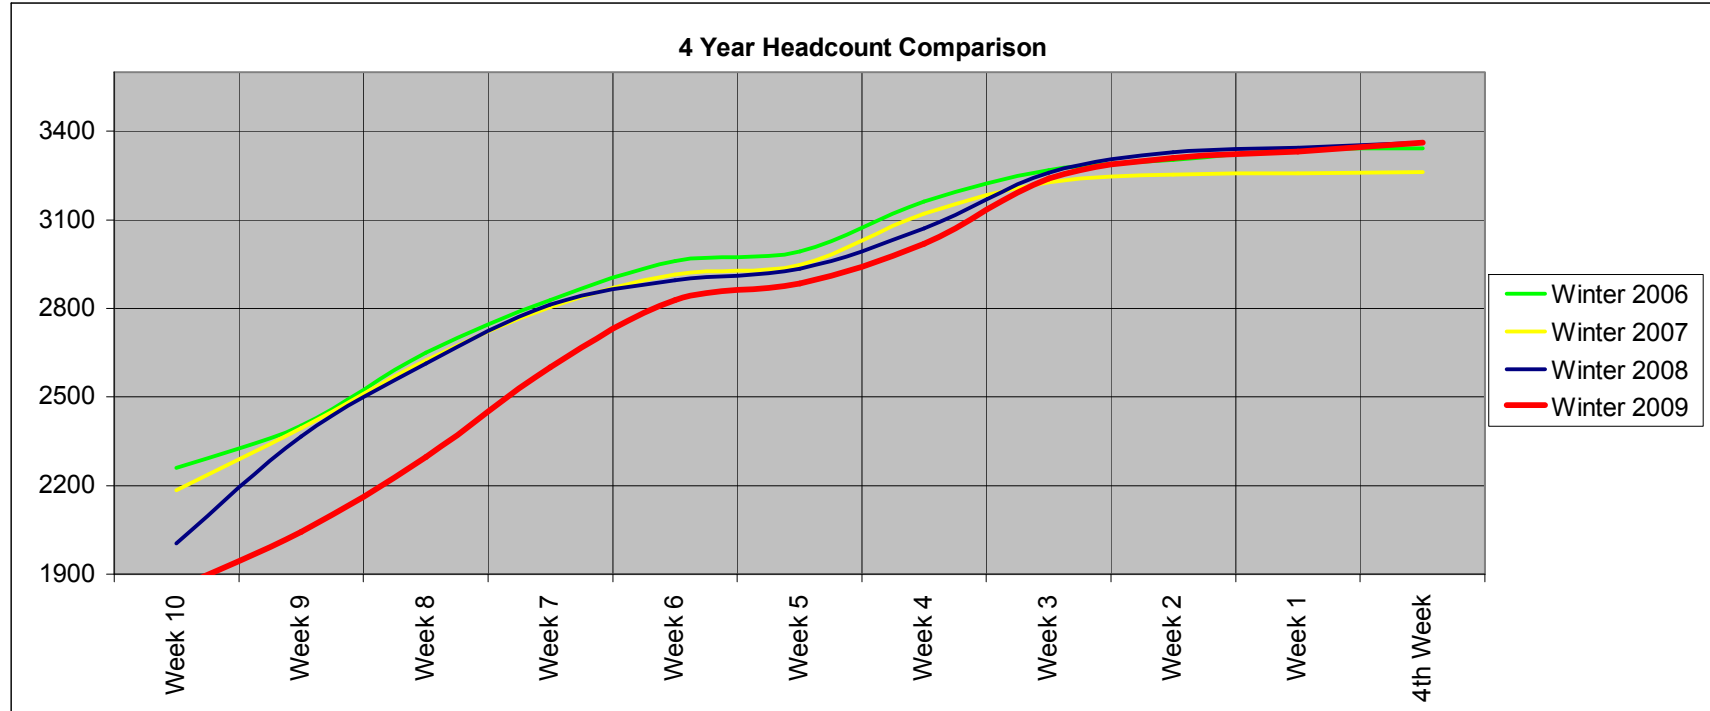

Eastern Oregon University

4 Year Headcount Comparison

4th Week

Headcount

	Week 10	Week 9	Week 8	Week 7	Week 6	Week 5	Week 4	Week 3	Week 2	Week 1	4th Week
Winter 2006	2260	2402	2651	2827	2961	2993	3161	3269	3302	3337	3341
Winter 2007	2185	2394	2625	2804	2915	2948	3120	3227	3253	3258	3261
Winter 2008	2003	2367	2613	2813	2895	2934	3071	3260	3330	3344	3362
Winter 2009	1852	2044	2297	2600	2827	2885	3018	3240	3309	3332	3362
% Change 06-07	-3.3%	-0.3%	-1.0%	-0.8%	-1.6%	-1.5%	-1.3%	-1.3%	-1.5%	-2.4%	-2.4%
% Change 07-08	-8.3%	-1.1%	-0.5%	0.3%	-0.7%	-0.5%	-1.6%	1.0%	2.4%	2.6%	3.1%
% Change 08-09	-7.5%	-13.6%	-12.1%	-7.6%	-2.3%	-1.7%	-1.7%	-0.6%	-0.6%	-0.4%	0.0%

**Weeks are weeks from 4th week