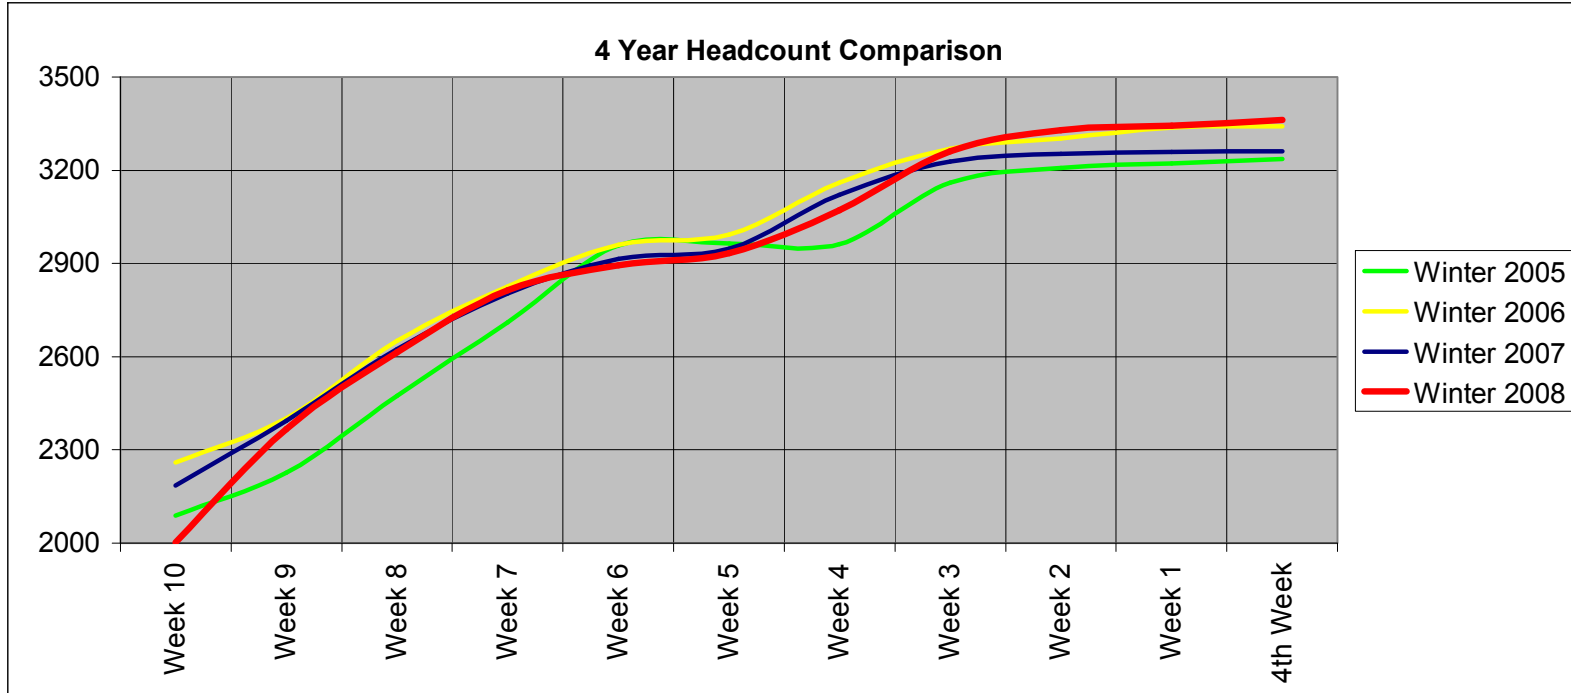

## Eastern Oregon University 4 Year Headcount Comparison

4th Week

Headcount

	Week 10	Week 9	Week 8	Week 7	Week 6	Week 5	Week 4	Week 3	Week 2	Week 1	4th Week
Winter 2005	2089	2226	2473	2711	2958	2964	2963	3161	3207	3222	3236
Winter 2006	2260	2402	2651	2827	2961	2993	3161	3269	3302	3337	3341
Winter 2007	2185	2394	2625	2804	2915	2948	3120	3227	3253	3258	3261
Winter 2008	2003	2367	2613	2813	2895	2934	3071	3260	3330	3344	3362
% Change 04-05	8.2%	7.9%	7.2%	4.3%	0.1%	1.0%	6.7%	3.4%	3.0%	3.6%	3.2%
% Change 05-06	-3.3%	-0.3%	-1.0%	-0.8%	-1.6%	-1.5%	-1.3%	-1.3%	-1.5%	-2.4%	-2.4%
% Change 06-07	-8.3%	-1.1%	-0.5%	0.3%	-0.7%	-0.5%	-1.6%	1.0%	2.4%	2.6%	3.1%

\*\*Weeks are weeks from 4th week